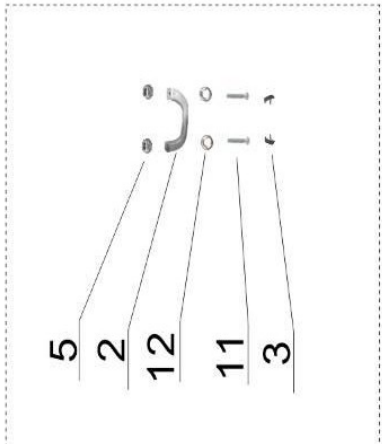

SECTION 14 – CANOPY ASSEMBLY

SECTION 14 – CANOPY ASSEMBLY (CONTINUED)

Item #	Part #	Description	Quantity
14-1	1020620	PALLETED, CANOPY TOP, E2	1
14-2	1007336	Handle	1
14-3	1007337	Handle cover, canopy	2
14-4	1007338	Small rubber washer	12
14-5	1007108	Self-locking nut M6	2
14-6	1007340	Cap nut M6 (SS)	4
14-7	1007346	Lock washer M6 (SS)	4
14-8	1007881	Bolt, Phillips Truss-Head M6x55 (SS)	4
14-9	1007206	Big flat washer M6 (SS)	8
14-10	1007149	Rubber bushing	1
14-11	1007453	Bolt, Phillips Truss-Head M6x40	2
14-12	1007003	Flat washer M6	2
14-16	1008272	Warning sticker	1