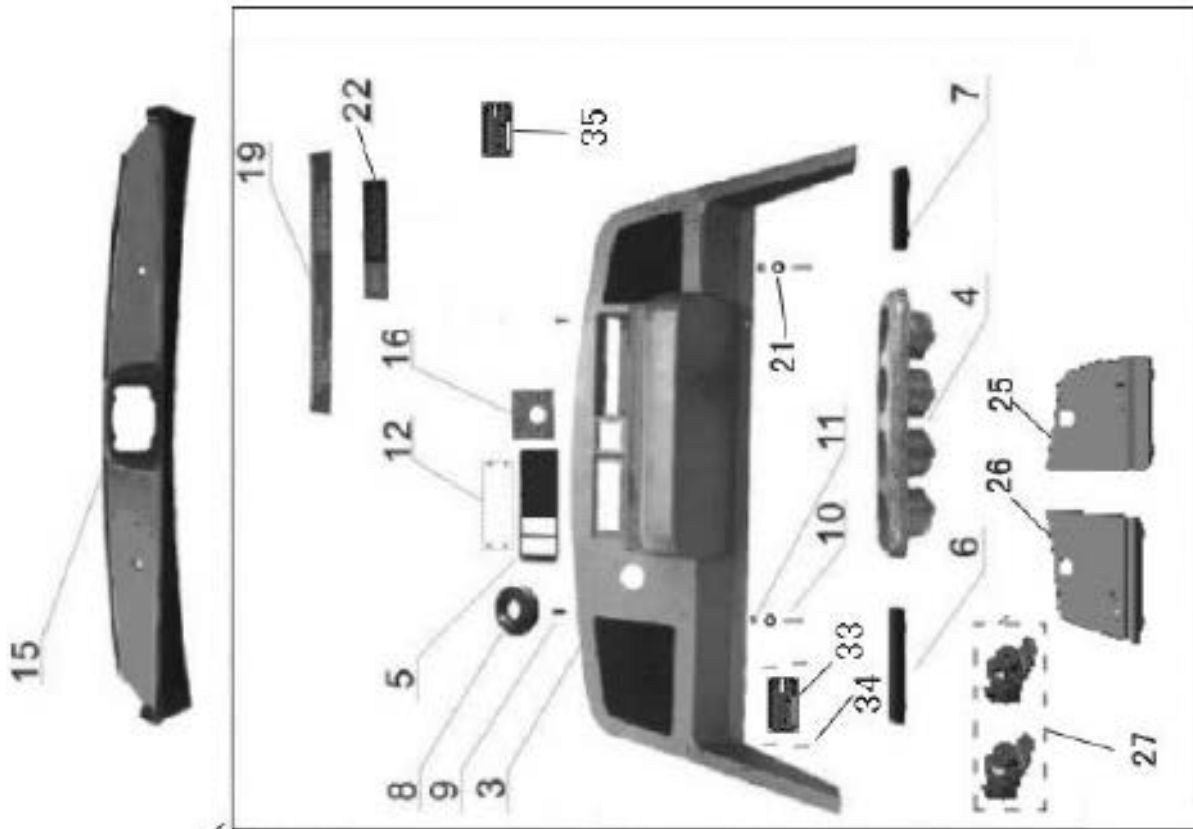

SECTION 11 – FRONT BODY ASSEMBLY

32