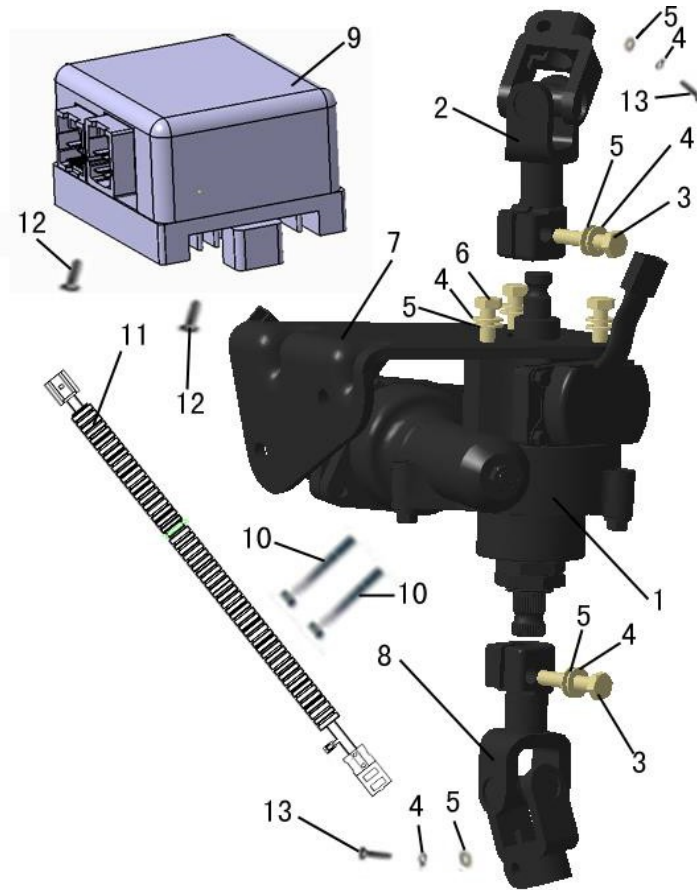

SECTION 19 – EPS ASSEMBLY

Item #	Part #	Description	Quantity
19-1	1017191	Motor, EPS	1
19-2	1017195	Compound steering joint (UPPER)	1
19-3	1007392	Bolt, Hex-Head Flange M8x30	2
19-4	1007458	Lock washer M8	7
19-5	1007211	Flat washer M8	7
19-6	1007021	Bolt, Hex-Head Flange M8x20	3
19-7	1017189	Holder, EPS (Fixing Plate)	1
19-8	1017194	Compound steering joint (LOWER)	1
19-9	1017192	ECU, EPS	1
19-10	1017183	Bolt, hex-head flange M10x60x1.25	2
19-11	1017204	Wire harness, EPS	1
19-12	1007205	Screw Phillips Flat-Head M6x12	2
19-13	1007487	Flange bolt M8x25	2