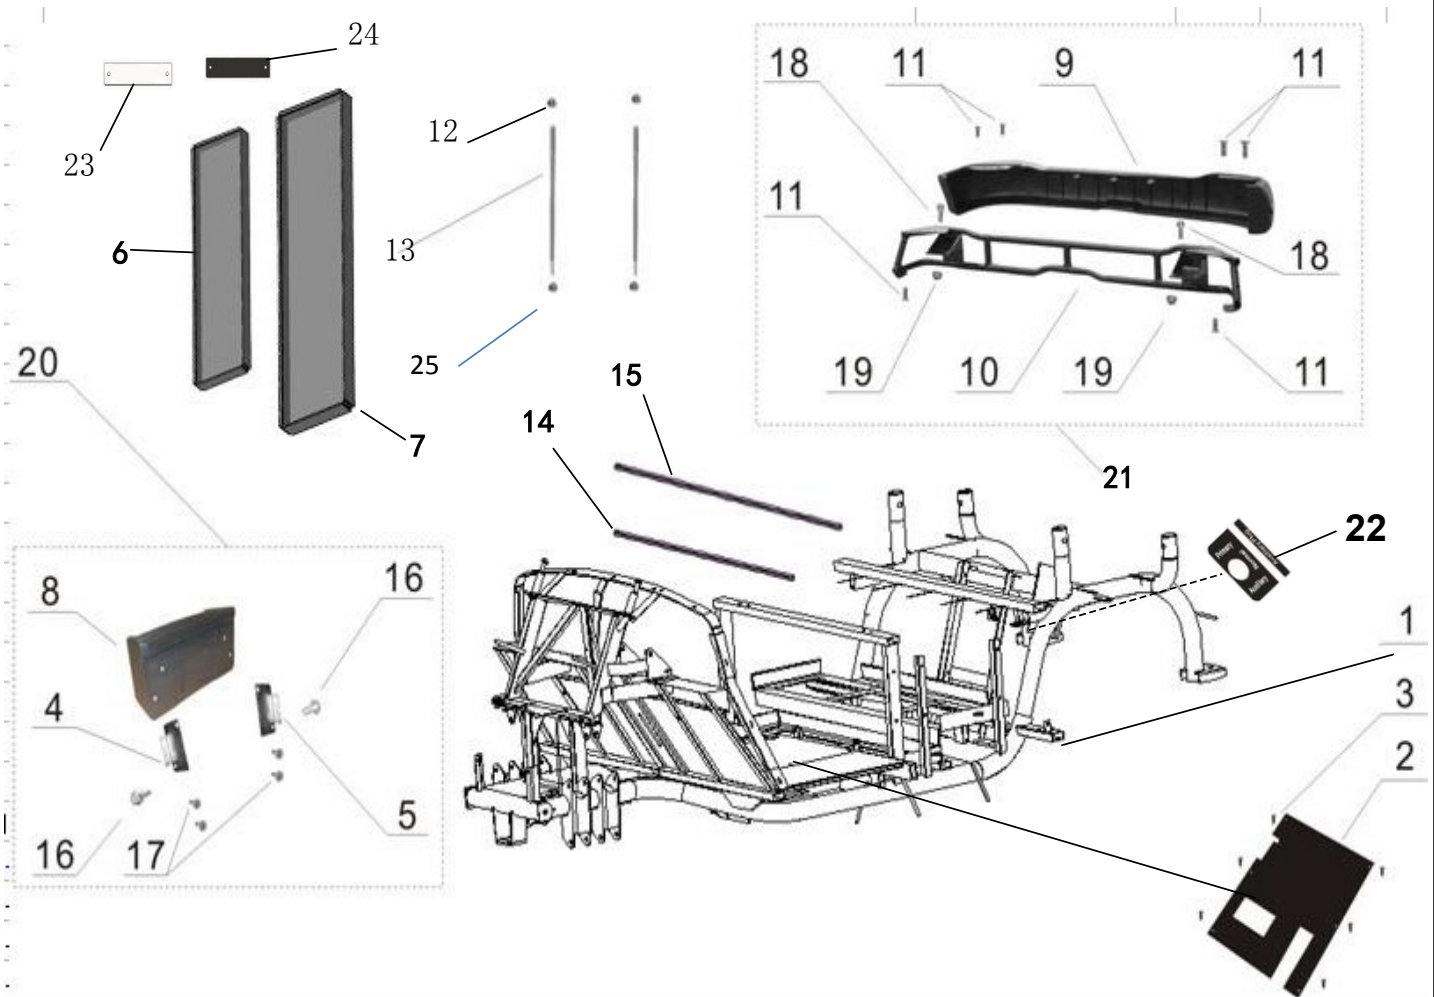

SECTION 4 – FRAME ASSEMBLY

SECTION 4 – FRAME ASSEMBLY (CONTINUED)

Item #	Part #	Description	Quantity
4-1	1008651	Frame assembly (black)	1
4-2	1007096	Access panel	1
4-3	1007097	Rubber screw A0031	6
4-4	1007098	Clevis, front bumper (driver side)	1
4-5	1007099	Clevis, front bumper (passenger side)	1
4-6	1008653	Holder I, battery	1
4-7	1008652	Holder II, battery	1
4-8	1007102	Front bumper	1
4-9	1007103	Rear bumper	1
4-10	1007104	Supporting rack rear bumper(black)	1
4-11	1007105	Screw Phillips Flat-Head M6x20	6
4-12	1017011	Flange Nut M8	4
4-13	1007878	Stud bolt (275mm)	4
4-14	1008655	Pressing plate, battery	1
4-15	1008657	Pressing plate II battery	1
4-16	1007110	Bolt, hex-head flange M10x20	2
4-17	1007328	Screw Phillips Flat-Head M6x12	4
4-18	1007111	Bolt, Hex flange M10x1.25x25	2
4-19	1007112	Self-locking nut M10x1.25	2
4-20	1007113	Front bumper kit (4, 5, 8,16,17)	1
4-21	1007114	Rear bumper kit (9,10,11,18,19)	1
4-22	1017013	Sticker, switch instruction	1
4-23	1017014	Plate board, SN (Silver)	1
4-24	1017015	Plate board, VIN (Black)	1
4-25	1007020	Self-locking nut M8	4