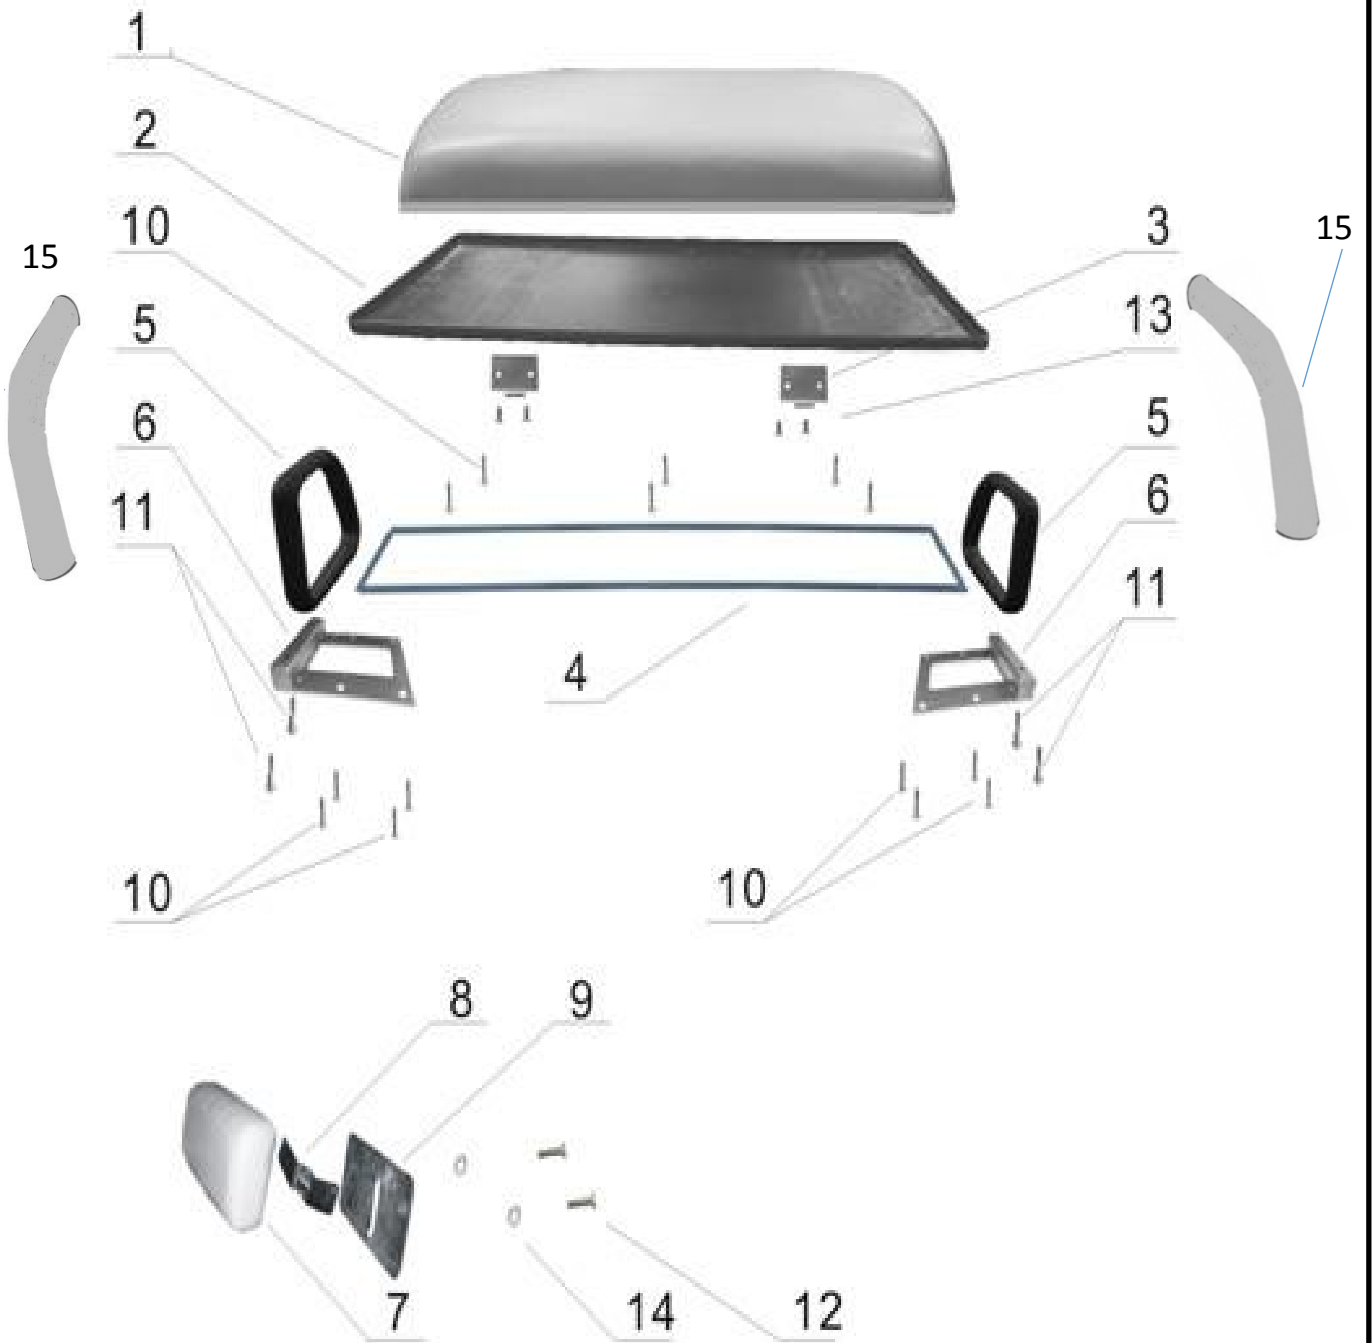

SECTION 16 – SEAT ASSEMBLY

SECTION 16 – SEAT ASSEMBLY (CONTINUED)

Item #	Part #	Description	Quantity
16-1	1017400	SEAT (NEW BLK SEAT W BLK PIPING)	1
16-2	1007366	SUPPORT. SEAT BOTTOM	1
16-3	1007367	Plate, seat hinge, stainless steel	2
16-4	1007507	Dash, rubber trim of the baseboard of seat	3
16-5	1007369	Armrest of seat	2
16-6	1007370	Armrest bracket	2
16-7	1017197	Backrest (white leather white edge)	2
16-8	1007372	Supporting board, backrest	2
16-9	1007373	Baseboard of backrest	2
16-10	1007374	Bolt, Hex Big Flat-Head inside M8x30	14
16-11	1007375	Bolt, Hex-Head Flange M8x40	4
16-12	1007376	Flange bolt M8x35	4
16-13	1007205	Screw, Phillips Flat-Head M6x12	4
16-14	1007343	Big flat washer M8	4
16-15	1017198	Sheath, Armrest of seat (white leather white edge)	2