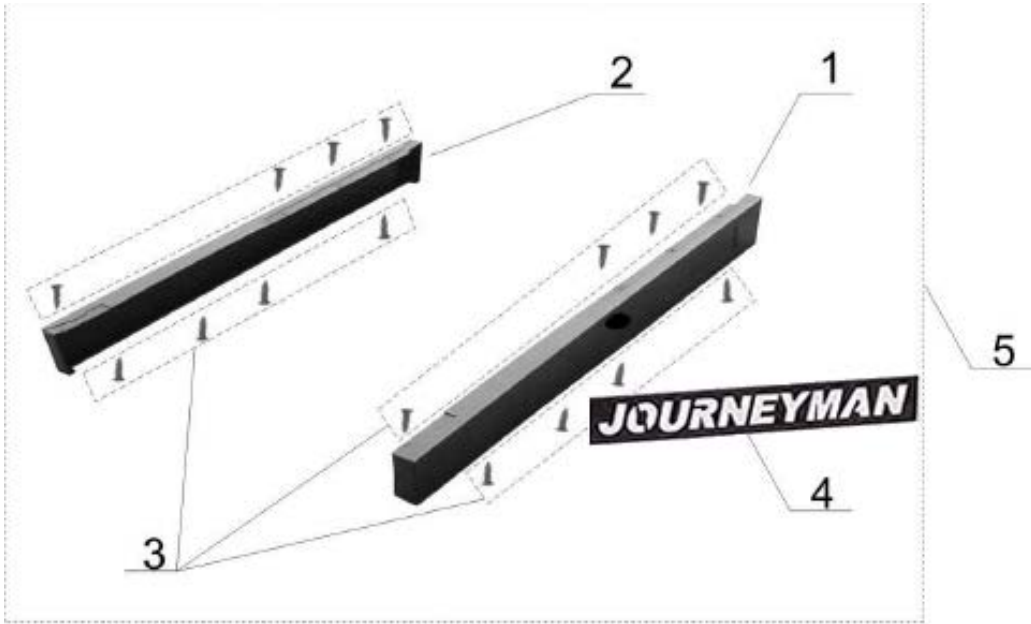

SECTION 12 – SIDE BODY ASSEMBLY

Item #	Part #	Description	Quantity
12-1	1007303	Body side trim (on driver's side)	1
12-2	1007304	Body side trim (on passenger's side)	1
12-3	1007261	Bolt, Phillips Truss-Head M5x10	16
12-4	518193	Journeyman Brand side board	2
12-5	1008140	Body side trim kit (includes 1-4)	1