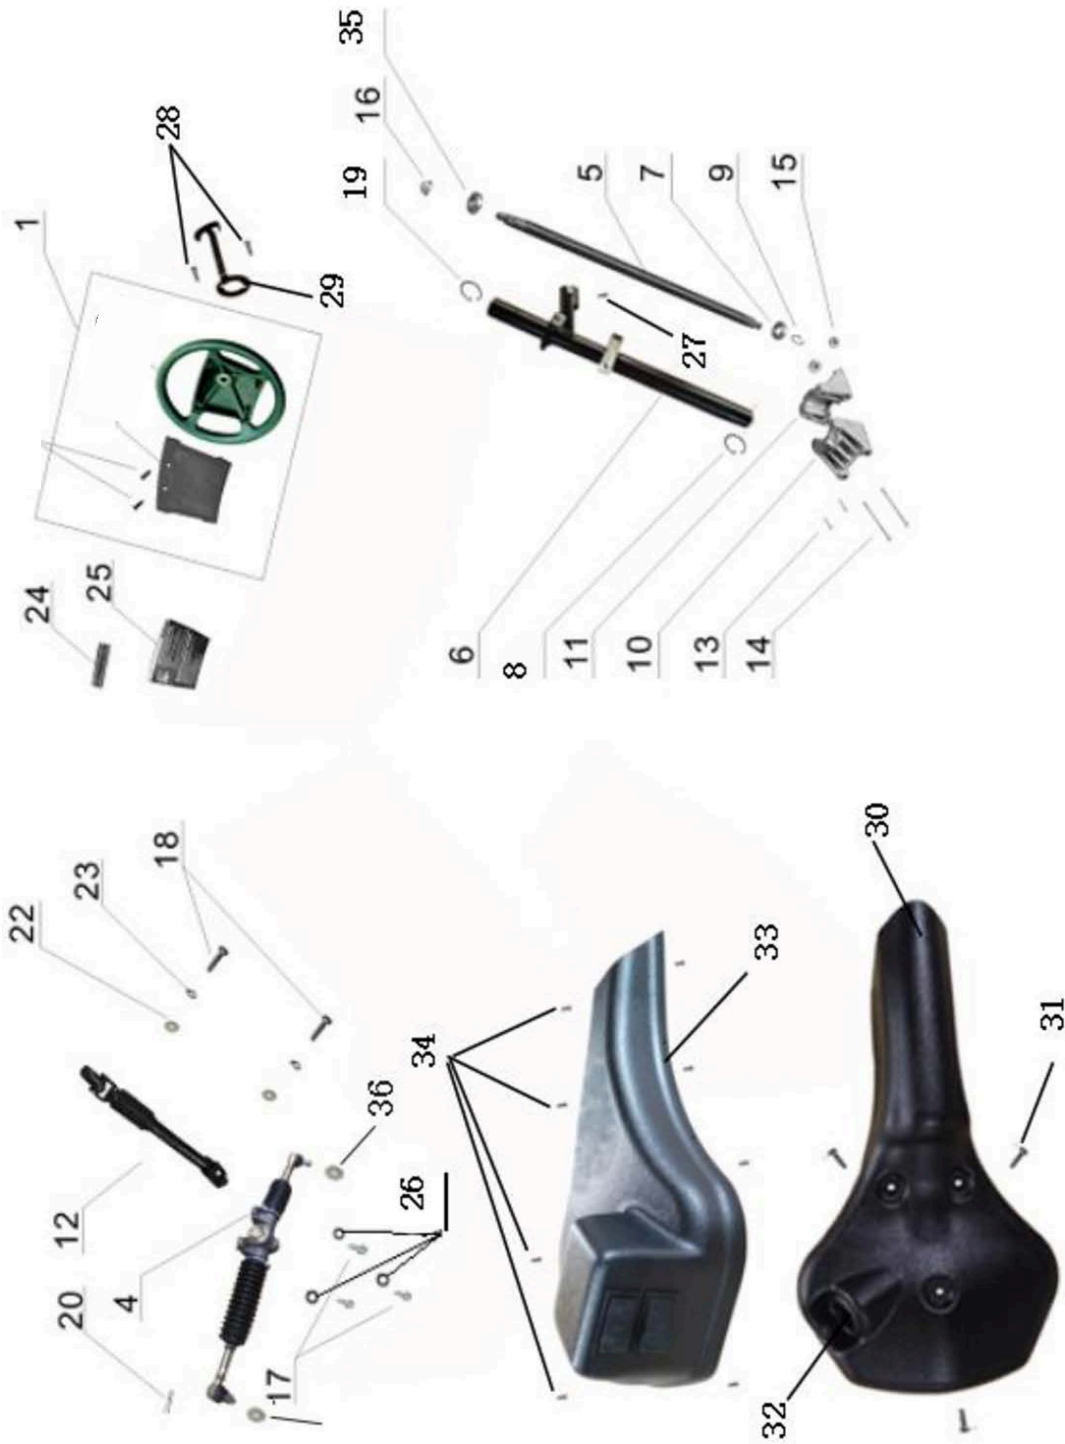

SECTION 6 – STEERING SYSTEM ASSEMBLY

SECTION 6 – STEERING SYSTEM ASSEMBLY (CONTINUED)

Item #	Part #	Description	Quantity
6-1	1007159	STEERING WHEEL (350MM) BLACK	1
6-3	1017190	Holder, Steering wheel (14") (Fixing Sleeve)	1
6-4	1008100	Assembly, steering gear box	1
6-5	1007161	Steering shaft	1
6-6	1007854	Jacket tube(black)	1
6-7	1007163	Steering shaft bearing 61904-2Z	1
6-8	1007164	Inner Snap Ring Strng shaft bearing	1
6-9	1007165	Outer, Snap Ring Strng shaft bearing	1
6-10	1007166	Fixed seat, steering column (driver side)	1
6-11	1007167	Fixed seat, steering column (passenger side)	1
6-12	1008101	COMPOUND STEERING JOINT. 2010	1
6-13	1007169	Bolt, Hex-Head Flange M8x45	2
6-14	1007170	Bolt, Hex-Head Flange M10x150x1.25	2
6-15	1007112	Self-locking nut M10x1.25	2
6-16	1007124	Self-locking nut M12x1.25	1
6-17	1007198	Flange bolt M10x1.25x30	3
6-18	1007487	FLANGE BOLT M8X25	2
6-19	1007164	INNER CIRCLIP STEERING SHAFT BEARI	1
6-20	1007885	RUBBER SCREW	2
6-21	1007874	Screw M6x16	2
6-22	1007211	WASHER. FLAT 8	2
6-23	781621	WASHER, LOCK, 5/16 SS	2
6-25	1017173	Warning Label, Steering Wheel	1
6-26	1007394	WASHER. FLAT 10. STAINLESS	3
6-27	1017017	Screw M4x6	1
6-28	1017018	Screw M4x10	2
6-29	1017019	Return board	1
6-30	1017365	Cover, Steering Column (Lower)	1
6-31	1017021	SCREW M6*16	3
6-32	1017022	RUBBER. LOCK HOLE	1
6-33	1017023	COVER. STEERING STEM (UPPER)	1
6-34	1017024	SELF-TAPPING SCREW ST4.2X9.5	8
6-35	1017025	STEERING SHAFT BARING(20* 35-8)	1
6-36	1017026	FLAT WASHER 12	2