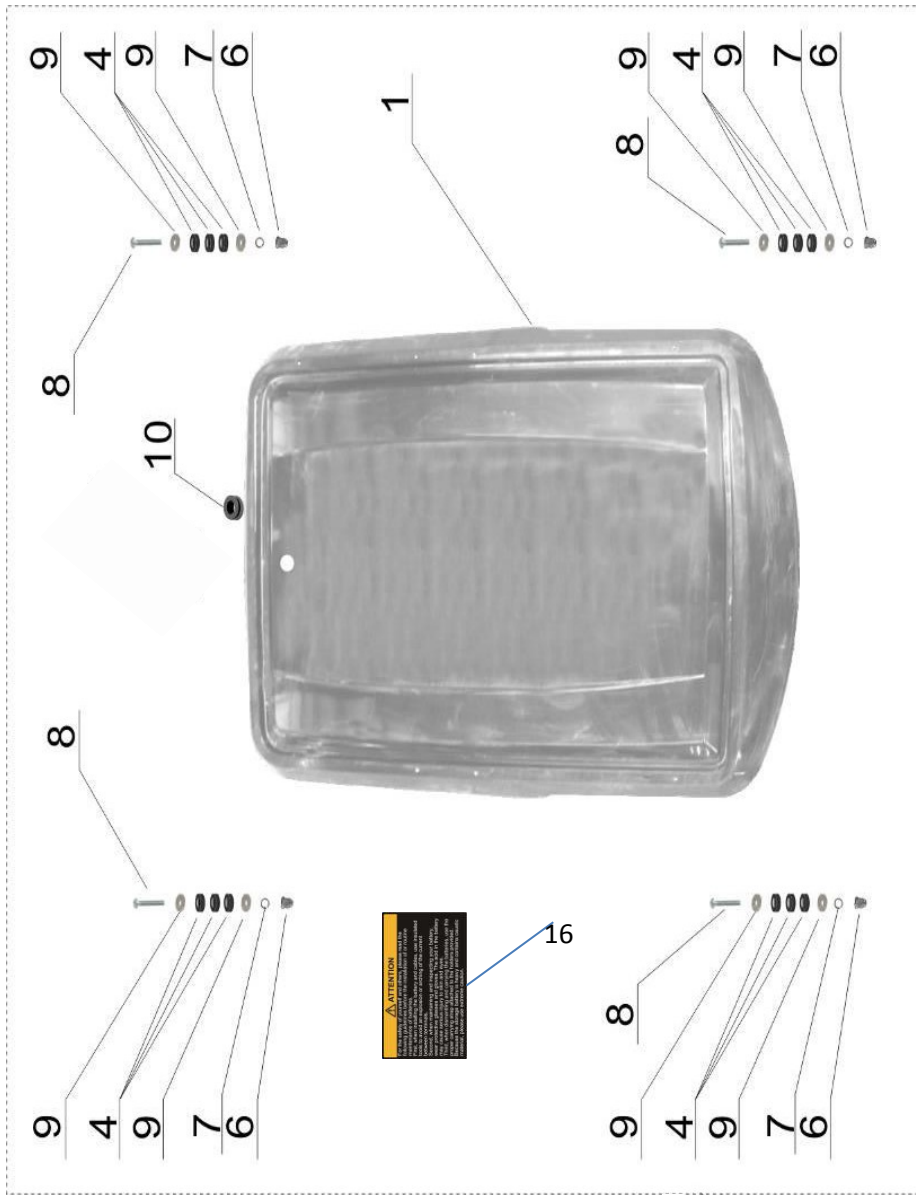

SECTION 14 – CANOPY ASSEMBLY

SECTION 14 – CANOPY ASSEMBLY (CONTINUED)

Item #	Part #	Description	Quantity
14-1	1020620	PALLETED, CANOPY TOP, E2	1
14-2	1007336	Handle	1
14-3	1007337	Handle cover, canopy	2
14-4	1007338	Small rubber washer	12
14-5	1007108	Self-locking nut M6	2
14-6	1007340	Cap nut M6 (SS)	4
14-7	1007346	Lock washer M6 (SS)	4
14-8	1007881	Bolt, Phillips Truss-Head M6x55 (SS)	4
14-9	1007206	Big flat washer M6 (SS)	8
14-10	1007149	Rubber bushing	1
14-11	1007453	Bolt, Phillips Truss-Head M6x40	2
14-12	1007003	Flat washer M6	2
14-16	1008272	Warning sticker	1