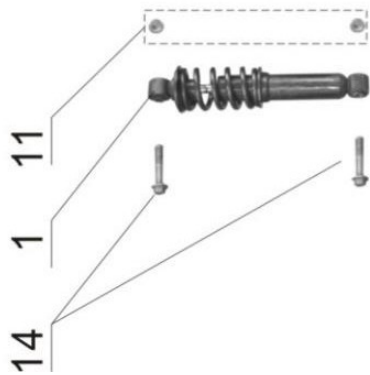

SECTION 17 – REAR SUSPENSION ASSEMBLY

SECTION 17 – REAR SUSPENSION ASSEMBLY (CONTINUED)

Item #	Part #	Description	Quantity
17-1	1017179	Front shock Absorber (300mm E2)	2
17-2	1017101	Rear shock Absorber (318mm E4)	2
17-3	1007813	Black rear swing frame (driver side)	1
17-4	1007118	Black rear swing frame (passenger side)	1
17-5	1007119	Buffering sleeve, rear swing frame	2
17-6	1007120	Equalizer(black)	1
17-7	1007121	Buffering gasket, equalizer	2
17-8	1007122	Fixing bolt, rear swing frame	2
17-9	1007126	Bolt, Hex-Head Flange M10x60x1.25	2
17-10	1007459	Lock washer M10	8
17-11	1007112	Self-locking nut M10x1.25	10
17-12	1007124	Self-locking nut M12x1.25	2
17-13	1007879	Big flat washer M10	2
17-14	1007126	Bolt, Hex-Head Flange M10x1.25x55	8
17-15	1007814	U-Bolt, (Equal)	2
17-16	1007815	U-Bolt, (Raise)	2
17-17	1007864	Thick nut M10x1.25	8
17-18	1007865	Flat washer M10	8