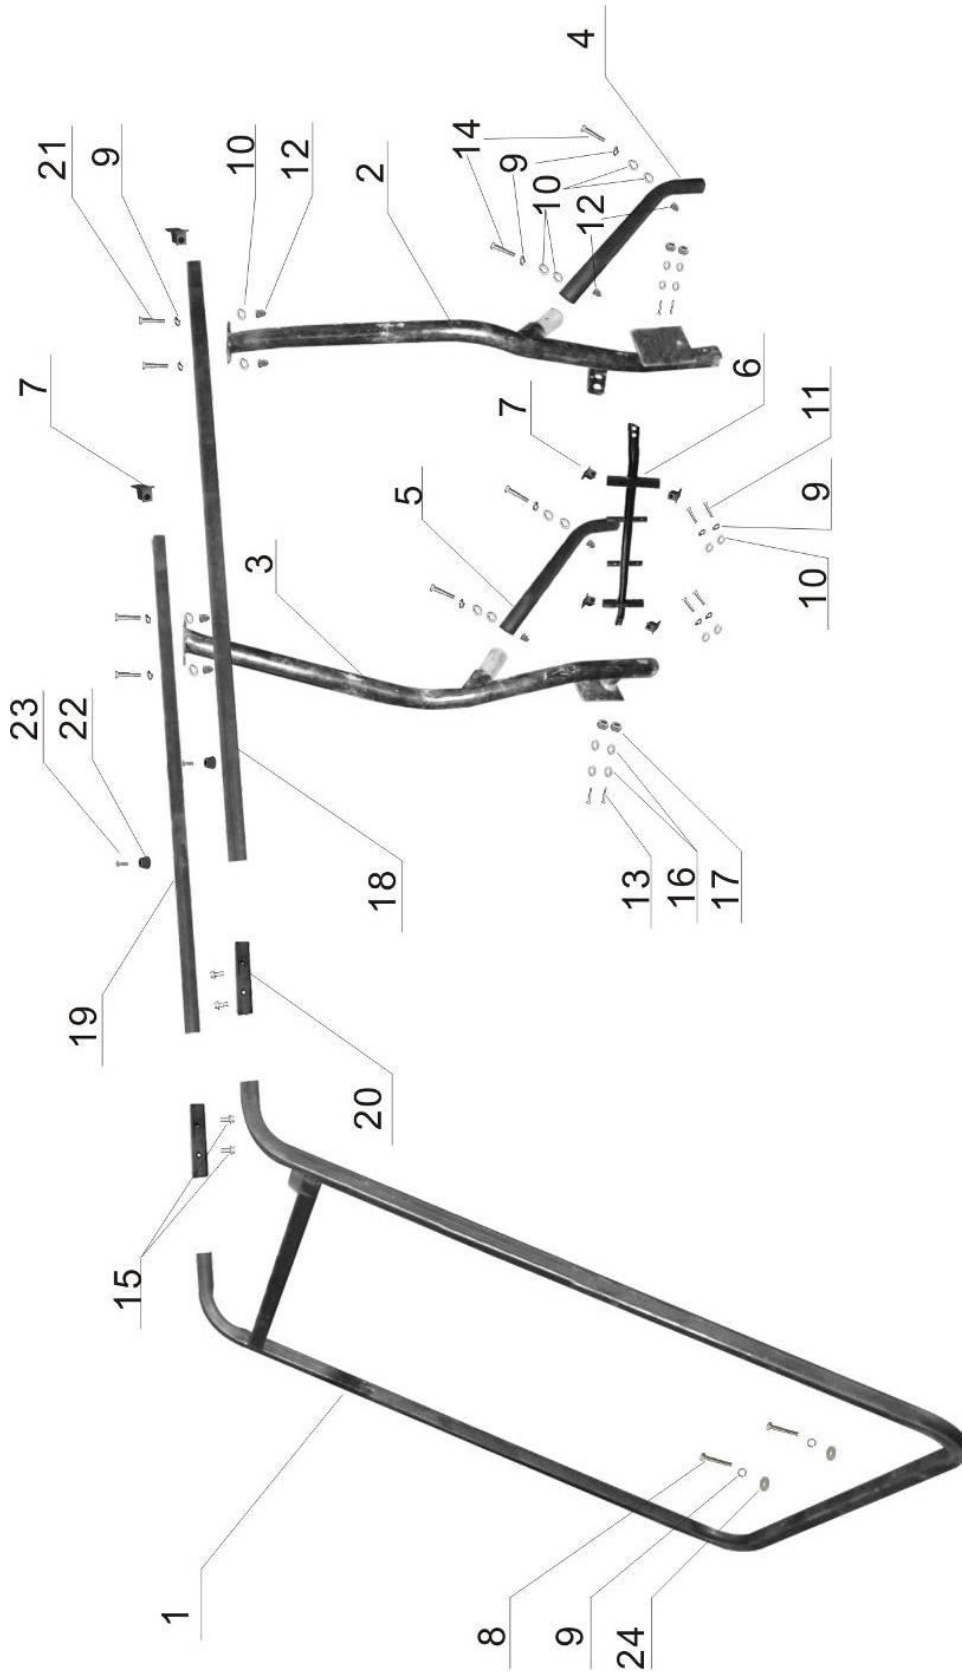

SECTION 15 – CANOPY BAR ASSEMBLY

SECTION 15 – CANOPY BAR ASSEMBLY (CONTINUED)

Item #	Part #	Description	Quantity
15-1	1008041	Windshield frame(black)	1
15-2	1007351	Rear Pillar (driver side) Φ45x2mm	1
15-3	1007352	Rear Pillar (passenger side) Φ45x2mm	1
15-4	1007354	Pillar Support (on driver's side)	1
15-5	1007354	Pillar support (on passenger's side)	1
15-6	1007355	Seatback support (black)	1
15-7	1007356	Rubber stop, Canopy Support	6
15-8	1007349	Hex bolt M8x50 (stainless)	2
15-9	1007344	Lock washer M8 (stainless)	14
15-10	719375	Flat washer M8 (stainless)	16
15-11	1007357	Flange bolt M8x45 (stainless)	4
15-12	1007339	Cap nut M8 (stainless)	8
15-13	1007001	Hex bolt M6x40(stainless)	4
15-14	1007359	Hex bolt M8x55 (stainless)	4
15-15	1007300	Screw, Phillips Flat-Head M6x16	4
15-16	1007360	Flat washer M6 (stainless)	8
15-17	1007361	Nut, nylon Lock M6 (stainless)	4
15-18	1007362	Bracket, rear canopy(black) (Passenger side) 25x25x2mm	1
15-19	1007363	Bracket, rear canopy(black) (on driver's side)25x25x2mm	1
15-20	1007364	Connecting Insert, Canopy Bracket	2
15-21	1007454	Hex bolt M8x40	4
15-22	1007455	Rubber bushing	2
15-23	1007391	Bolt, Phillips Truss-Head M5x14	2
15-24	1007343	Flat Washer, Fender M8	2