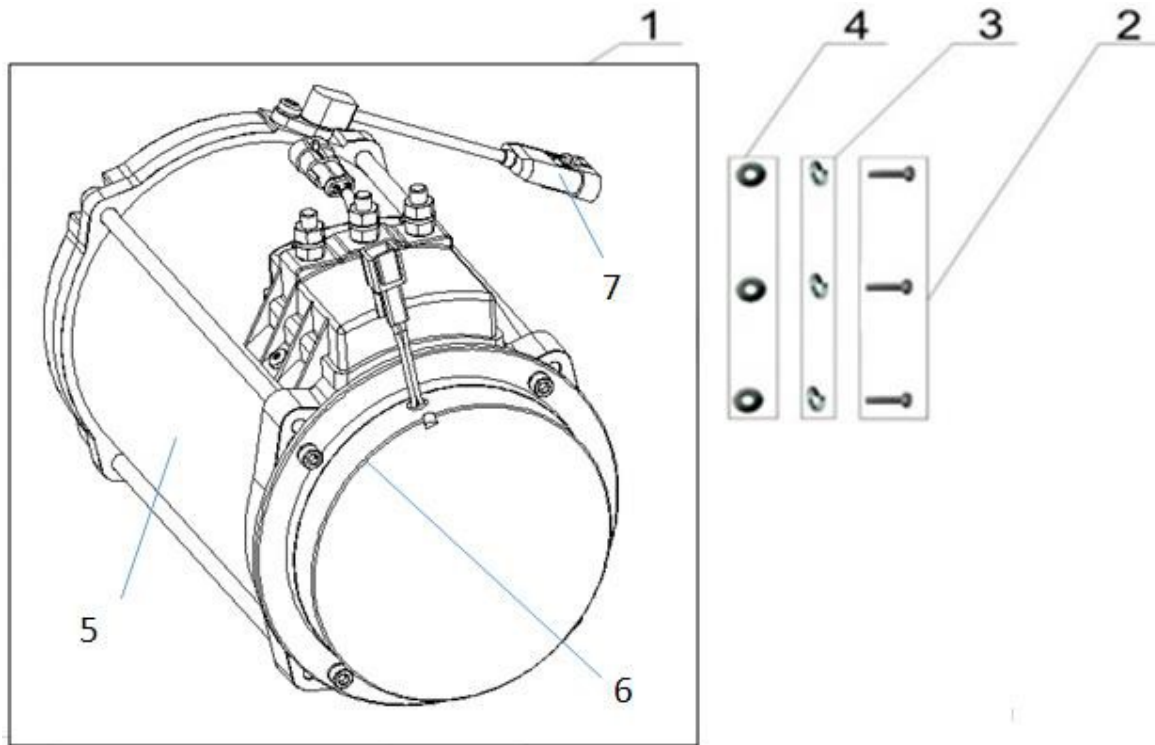

SECTION 1 – MOTOR ASSEMBLY

Item #	Part #	Description	Quantity
1-1	1008719	Letrika 5KW motor with E-brake	1
1-2	1007001	Hex-head bolt M6x40 (Stainless)	3
1-3	1007346	Lock washer M6(Stainless)	3
1-4	1007360	Flat washer M6 (Stainless)	3
1-5	1017223	Motor body	1
1-6	761672	E-brake device	1
1-7	1017225	Speed sensor	1