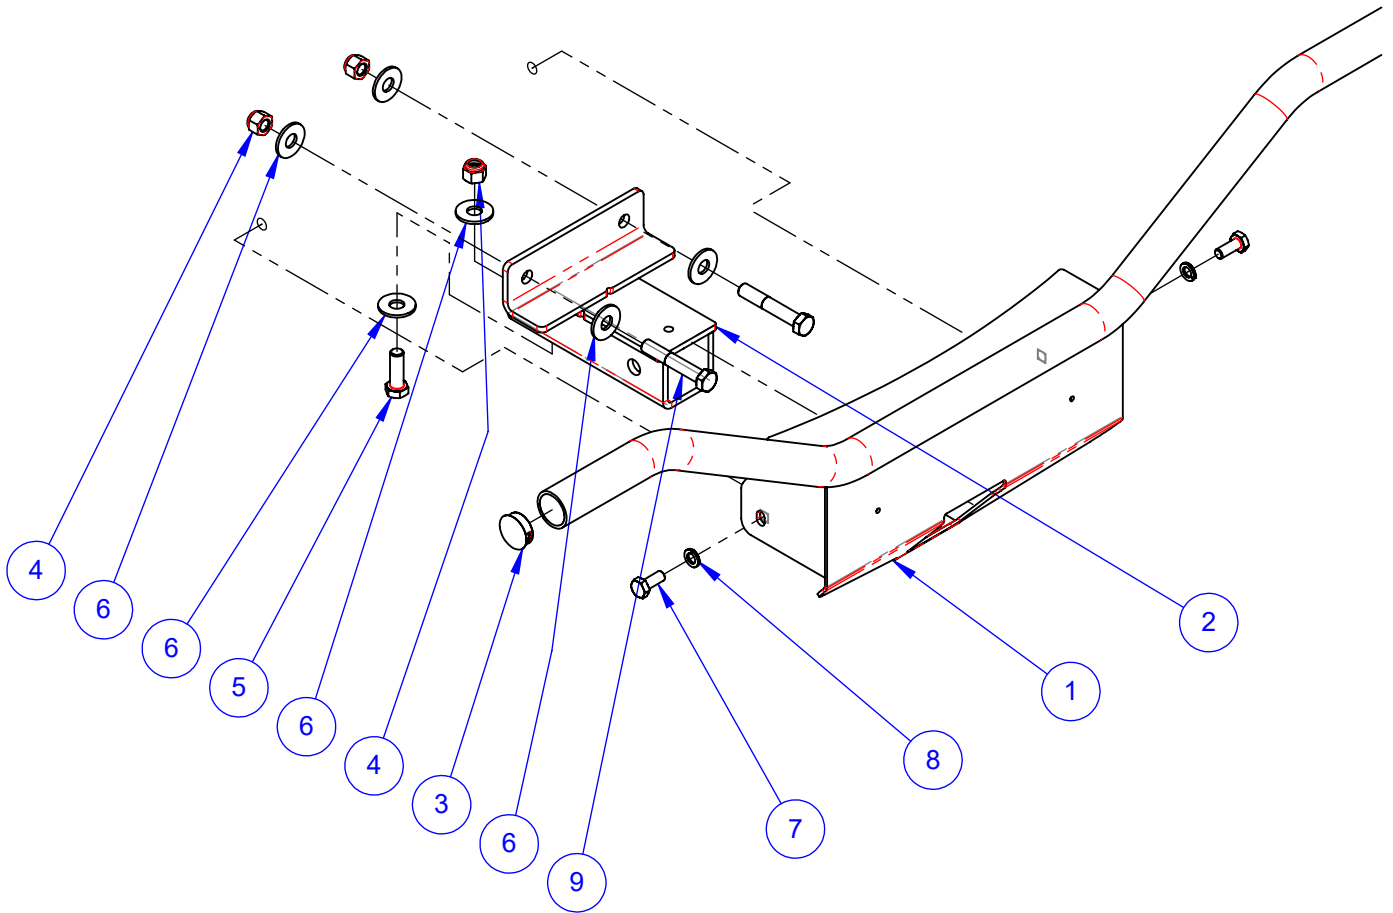

Section 21 - Front Receiver Bumper

Item #	Part #	Description	Quantity
21-1	315931TB	WLDMT, FRONT BUMPER, TOW, JM	1
21-2	315932TB	WLDMT, FRONT RECEIVER, JM	1
21-3	719803	PLUG, HOLE, 1.250, DOME, BLACK	2
21-4	782739	NUT, 1/2-13, NILN, G8, M525	3
21-5	782769	SCREW, 1/2-13X1-1/2 HCS, G8, MAG525	1
21-6	782821	WSHR, 1/2 (M12), FW, USS, G5, ECO	6
21-7	782960	SCR, M10-1.25 X 25MM, HHCS, A2, S/S	2
21-8	782961	WSHR, (3/8) M10, MSLW, A2, SS	2
21-9	783129	SCR, 1/2-13 X 3, HCS, G8, ECO	2