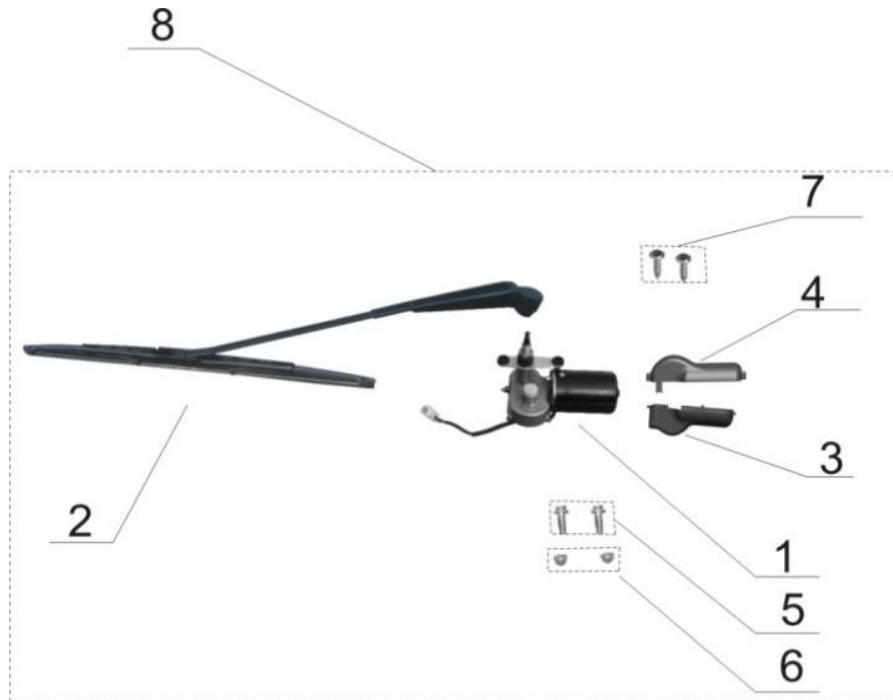

SECTION 20 – WINDSHIELD WIPER KIT & OWNER’S MANUAL

Item #	Part #	Description	Quantity
20-1	1017095	Motor for the windshield wiper	1
20-2	1007407	Windshield Wiper Blade and Arm assembly	1
20-3	1007806	Lower cover, windshield wiper motor	1
20-4	1007805	Upper cover, windshield wiper motor	1
20-5	1007232	Bolt, hex-head flange M6x20	2
20-6	1007108	Self-locking nut M6	2
20-7	1007482	Self-tapping screw ST3.5x13	2
20-8	193309U	P&A, WINDSHIELD WIPER, JOURNEYMAN	1