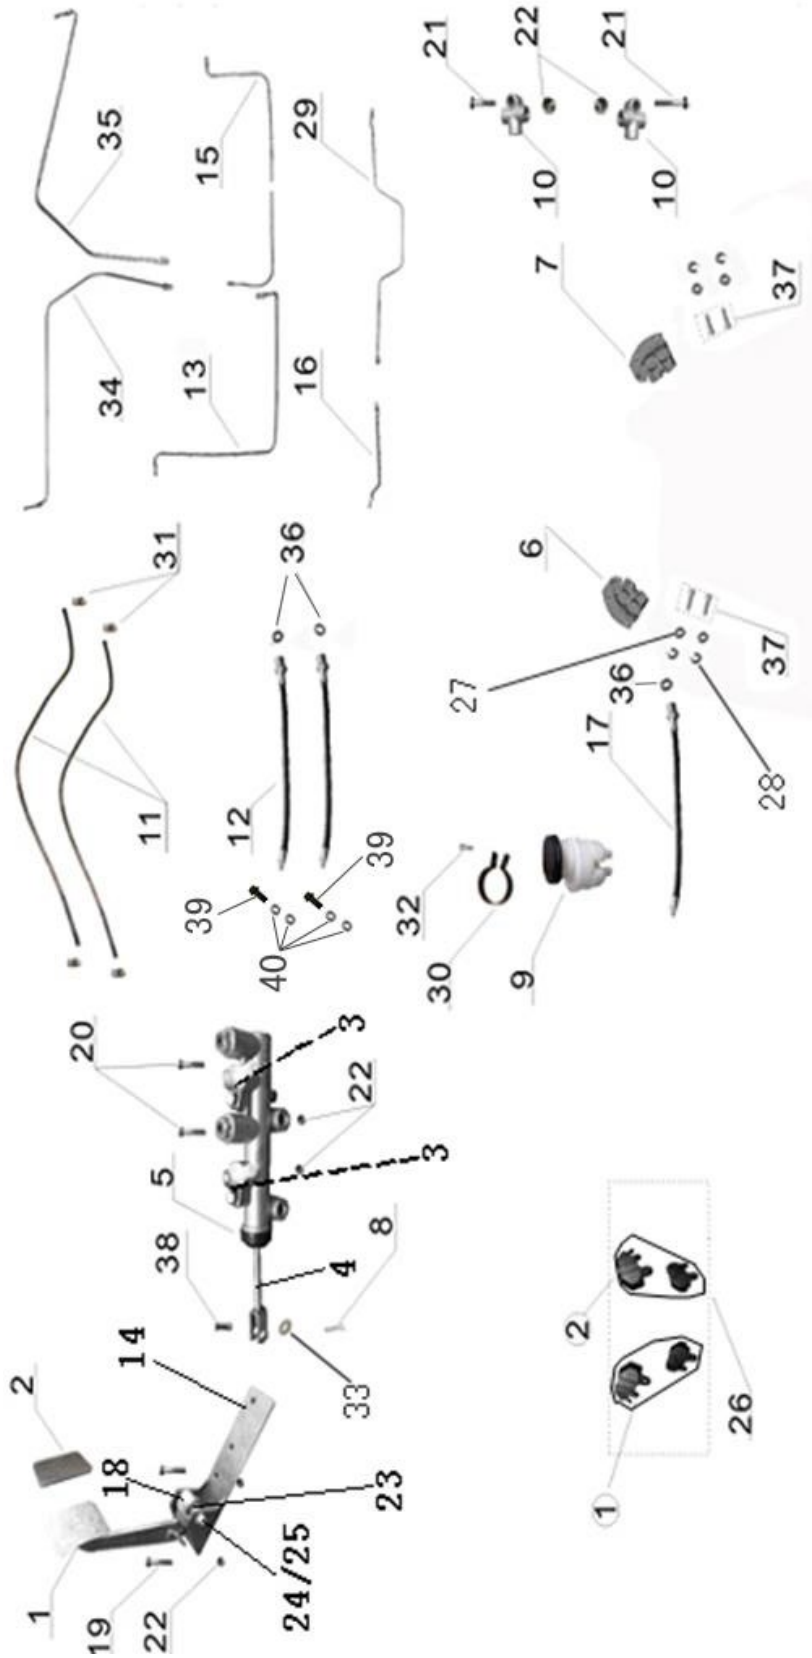

SECTION 8 – BRAKE SYSTEM ASSEMBLY

SECTION 8 – BRAKE SYSTEM ASSEMBLY (CONTINUED)

Item #	Part #	Description	Quantity
8-1	1017029	Brake pedal	1
8-2	1007180	Rubber cover, pedal	1
8-3	1017030	Pressured board	2
8-4	1017031	Pushrod	1
8-5	1007840	Brake master cylinder assembly	1
8-6	1007870	Caliper for disc brake (driver side)	1
8-7	1007871	Caliper for disc brake (passenger side)	1
8-8	1007464	Spindle plug	1
8-9	1007187	Fluid reservoir	1
8-10	1007188	Tee	2
8-11	1007536	OIL Tube (1100* ϕ 13.5* ϕ 7.5)	2
8-12	1017033	Front Flexible Brake Line	2
8-13	1007192	Steel bake line (front of cylinder)	1
8-14	1017034	Holder, brake pedal	1
8-15	1007827	Steel brake line (rear of cylinder)	1
8-16	1007194	Steel brake line (left rear)	1
8-17	1008003	Rear Flexible Brake Line	1
8-18	1017035	Spring, brake pedal	1
8-19	1007111	Bolt, Hex-Head Flange M10x25	2
8-20	1007201	Bolt, Hex-Head Flange M10x65x1.25	2
8-21	1007198	Bolt, Hex-Head Flange M10x35x1.25	2
8-22	1007112	Self-locking nut M10x1.25	6
8-23	1017036	Spacer, brake pedal	1
8-24	1007152	Bolt, Hex-Head Flange M10x75x1.25	1
8-25	1007112	Self-locking nut M10x1.25	1
8-26	1007212	Front brake pads kit	4
8-26-1	1008170	Front brake pads kit (lift)	1
8-26-2	1008171	Front brake pads kit (right)	1
8-27	1007211	Flat washer M8	4
8-28	1007458	Lock washer M8	4
8-29	1007202	Steel brake line (right rear)	1
8-30	1007203	Oil cup clip	1
8-31	1007204	Clip, brake line	4
8-32	1017238	Screw Phillips Flat-Head M6x12	1
8-33	1007211	Flat washer M8	1
8-34	1007207	Steel brake line (driver's side)	1
8-35	1007208	Steel brake line (passenger's side)	1
8-36	1007209	Hex nut M16	3
8-37	1007210	Bolt, Hex-Head inside M8x20	4
8-38	1008006	Master cylinder connecting pin	1
8-39	1017213	Bolt, Brake Line	2
8-40	1017214	Copper washer	4