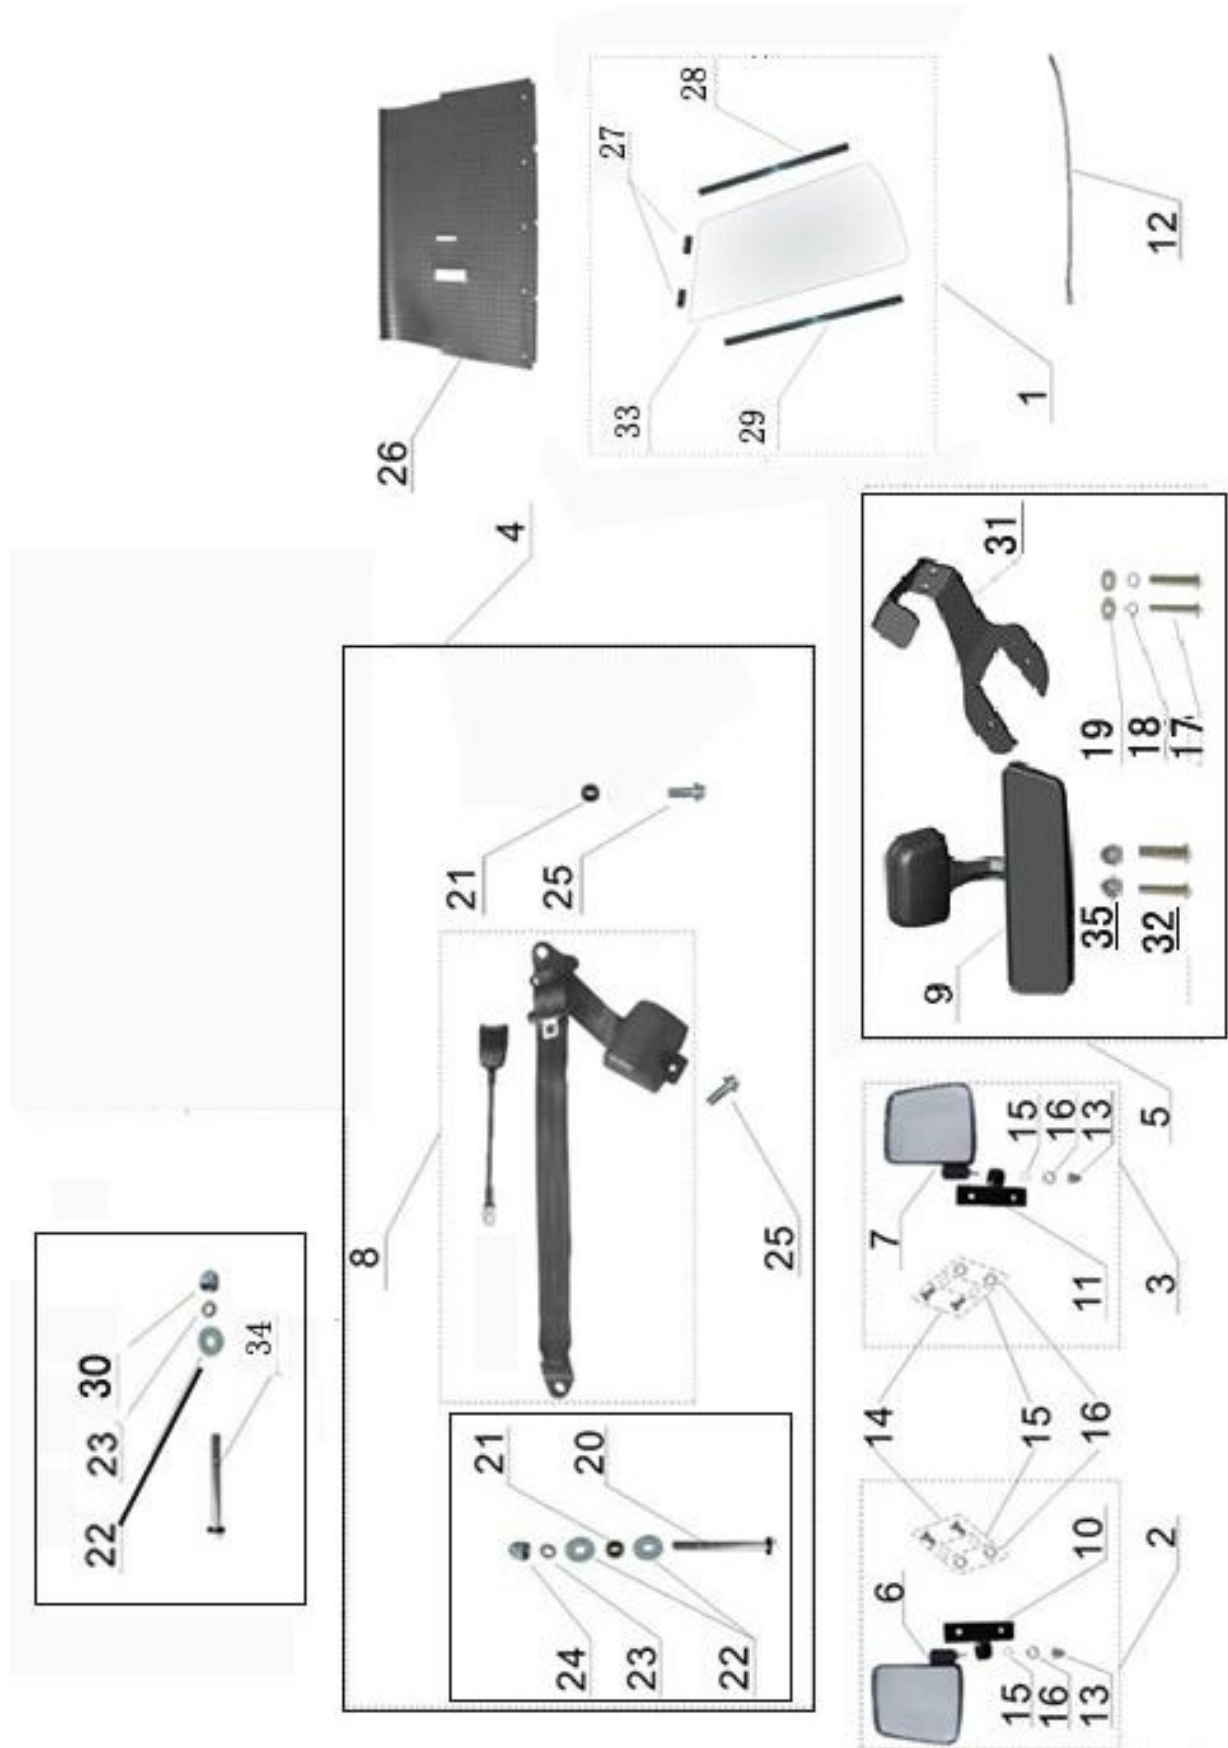

SECTION 18 – ACCESSORIES

SECTION 18 – ACCESSORIES (CONTINUED)

Item #	Part #	Description	Quantity
18-1	468347	Windshield kit (includes 27,28,29,33)	1
18-2	1007378	Rear view mirror kit (driver side) (Includes 6,10,13,14,15,16)	1
18-3	1007379	Rear view mirror kit (passenger side) (Includes 7,11,13,14,15,16)	1
18-4	194714U	P&A KIT, SEAT BELTS, 3-PT, SHORT, JM	1
18-4	193616U	P&A KIT, SEAT BELTS, 3-PT, LONG, JM	1
18-5	1008178	Inner mirror kit with dome light (Includes 9,17,18,19,31,32,35)	1
18-6	1007382	Rear view mirror (driver side)	1
18-7	1007383	Rear view mirror (passenger side)	1
18-8	195162U	Seat belt (LH)	1
18-8	195163U	Seat belt (RH)	1
18-9	1008137	Inner mirror	1
18-10	1007386	Bracket for rear view mirror (driver side)	1
18-11	1007387	Bracket for rear view mirror (passenger side)	1
18-12	1007388	Zip Ties	28
18-13	1007340	Cap nut M6 (stainless)	2
18-14	1007389	Screw, Phillip truss-head M6x14 (SS)	4
18-15	1007346	Lock washer M6 (SS)	6
18-16	1007360	Flat washer M6 (SS)	6
18-17	1007391	Screw, Phillips Truss-Head M5x14	4
18-18	1007346	Lock washer M5	4
18-19	1007107	Flat, Washer M5	4
18-20	1007201	Bolt, hex-head flange M10 – 1.25x65	2
18-21	1007393	Bushing	4
18-22	1007394	Flat washer M10 (SS)	8
18-23	1007395	lock washer M10 (SS)	4
18-24	1007550	Cap nut M10	4
18-25	1007397	Bolt, hex-head flange M10x25	4
18-26	1007490	Floor mat	1
18-27	1007402	Channel, Windshield	2
18-28	1007833	Windshield Side Channel (ds)	1
18-29	1007834	Windshield Side Channel (ps)	1
18-30	1007112	Self-locking nut M10x1.25	1
18-31	1008043	Mounting bracket, inner mirror (black)	1
18-32	1007205	Screw Phillips Flat-Head M6x12	2
18-33	468347	Windshield	1
18-34	1007201	Bolt, Hex-Head Flange M10x60x1.25	2
18-35	1007108	Self-locking nut M6	2