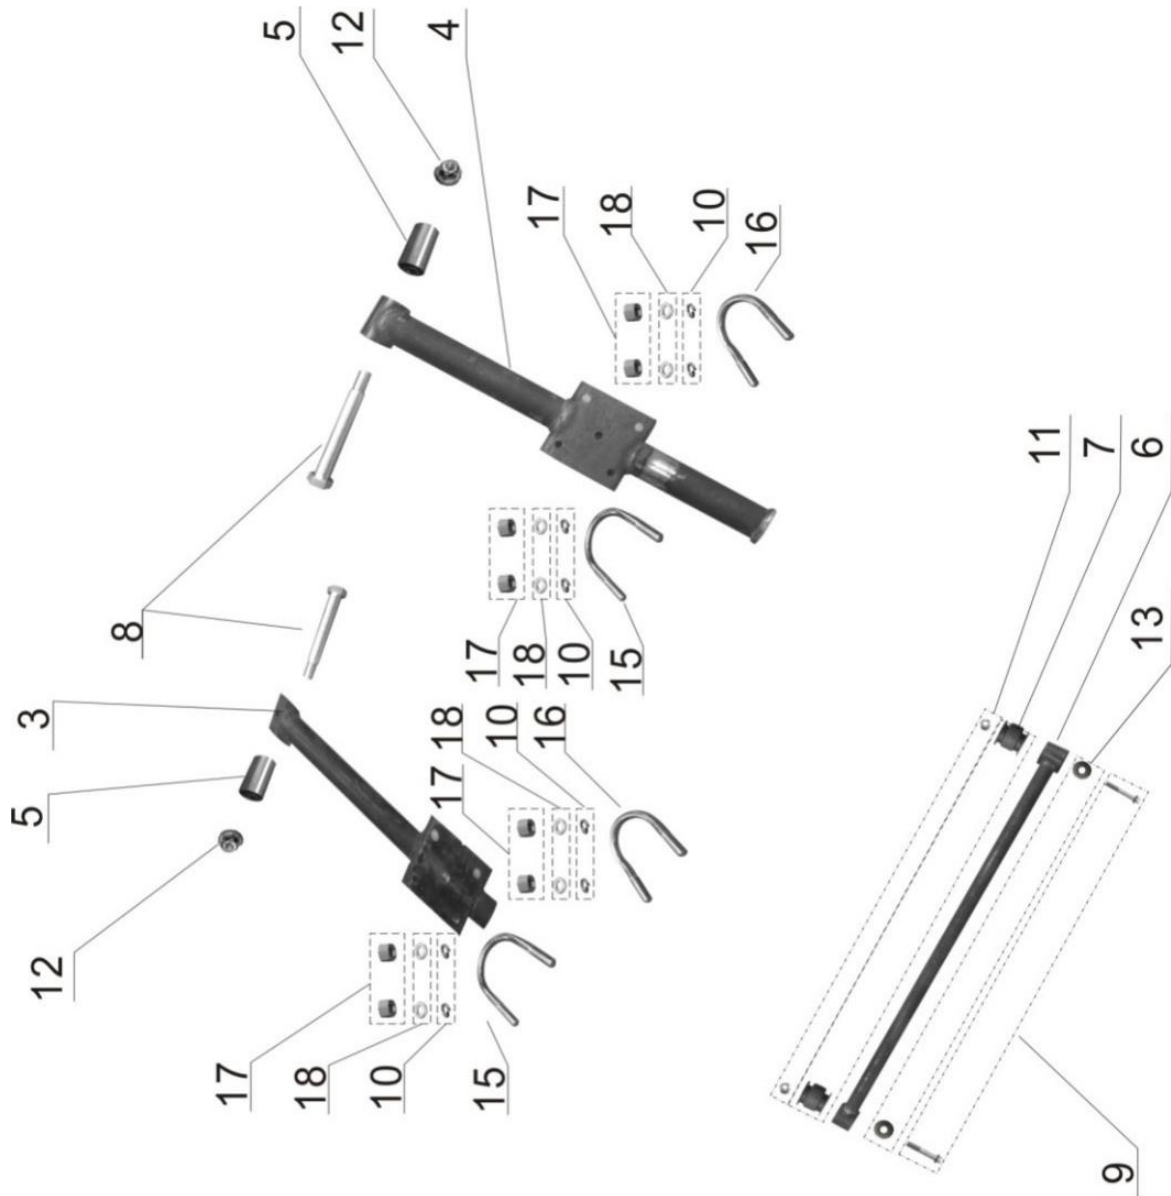

SECTION 17 – REAR SUSPENSION ASSEMBLY

SECTION 17 – REAR SUSPENSION ASSEMBLY (CONTINUED)

Item #	Part #	Description	Quantity
17-1	1017179	Front shock Absorber (300mm E2)	2
17-2	1017101	Rear shock Absorber (318mm E4)	2
17-3	1007813	Black rear swing frame (driver side)	1
17-4	1007118	Black rear swing frame (passenger side)	1
17-5	1007119	Buffering sleeve, rear swing frame	2
17-6	1007120	Equalizer(black)	1
17-7	1007121	Buffering gasket, equalizer	2
17-8	1007122	Fixing bolt, rear swing frame	2
17-9	1007126	Bolt, Hex-Head Flange M10x60x1.25	2
17-10	1007459	Lock washer M10	8
17-11	1007112	Self-locking nut M10x1.25	10
17-12	1007124	Self-locking nut M12x1.25	2
17-13	1007879	Big flat washer M10	2
17-14	1007126	Bolt, Hex-Head Flange M10x1.25x55	8
17-15	1007814	U-Bolt, (Equal)	2
17-16	1007815	U-Bolt, (Raise)	2
17-17	1007864	Thick nut M10x1.25	8
17-18	1007865	Flat washer M10	8