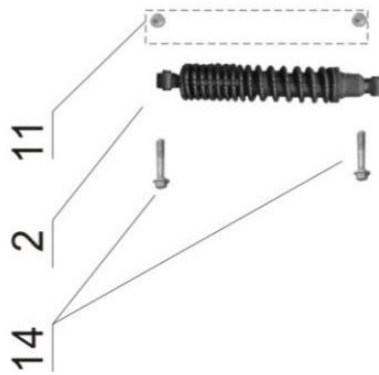

SECTION 17 – REAR SUSPENSION ASSEMBLY

SECTION 17 – REAR SUSPENSION ASSEMBLY (CONTINUED)

Item #	Part #	Description	Quantity
17-1	1017179	Front shock Absorber (300mm E2)	2
17-2	1017101	Rear shock Absorber (318mm E4)	2
17-3	1007813	Black rear swing frame (driver side)	1
17-4	1007118	Black rear swing frame (passenger side)	1
17-5	1007119	Buffering sleeve, rear swing frame	2
17-6	1007120	Equalizer(black)	1
17-7	1007121	Buffering gasket, equalizer	2
17-8	1007122	Fixing bolt, rear swing frame	2
17-9	1007126	Bolt, Hex-Head Flange M10x60x1.25	2
17-10	1007459	Lock washer M10	8
17-11	1007112	Self-locking nut M10x1.25	10
17-12	1007124	Self-locking nut M12x1.25	2
17-13	1007879	Big flat washer M10	2
17-14	1007126	Bolt, Hex-Head Flange M10x1.25x55	8
17-15	1007814	U-Bolt, (Equal)	2
17-16	1007815	U-Bolt, (Raise)	2
17-17	1007864	Thick nut M10x1.25	8
17-18	1007865	Flat washer M10	8