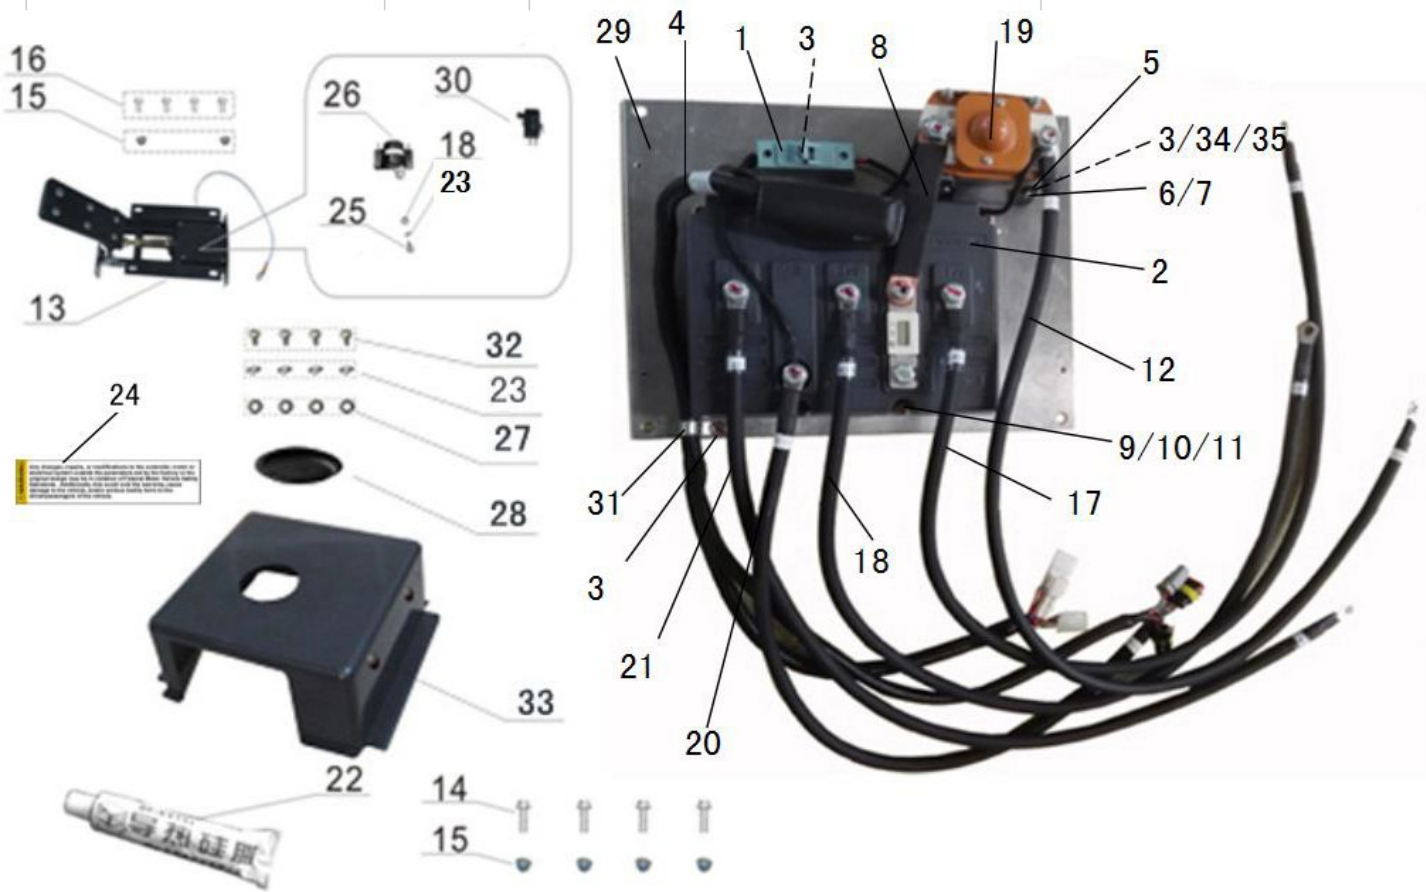

SECTION 2 – CONTROL SYSTEM ASSEMBLY

SECTION 2 – CONTROL SYSTEM ASSEMBLY (CONTINUED)

Item #	Part #	Description	Quantity
2-1	1008723	Fuse (380V/10A)	1
2-2	194098U	Controller (450A 48V)	1
2-3	1007261	Screw, Phillips Truss-Head M5x10	1
2-4	1017000	Controller wire harness	1
2-5	1017001	Bracket, Solenoid	2
2-6	1017227	Screw, Phillips Truss-Head M5x12	2
2-7	1007242	Plate washer M5	2
2-8	1008708	Copper Bus Bar	1
2-9	1017228	Screw, Phillips Truss-Head M6x25	4
2-10	1007002	Lock washer M6	4
2-11	1007003	Plate washer M6	4
2-12	1008612	Battery Positive input wire(900mm)	1
2-13	1008285	Accelerator assembly	1
2-14	1007019	Bolt, Hex flange M8x25	4
2-15	1007020	Self-locking nut M8	6
2-16	1007021	Bolt, Hex-Head Flange M8x20	4
2-17	1017002	Connected wire Motor(1000mm)	1
2-18	1017003	Connected wire Motor(900mm)	1
2-19	1007502	SOLENOID, 48V, 400A, TAN	1
2-19	1034585	SOLENOID, 48V, 200A, BLK	1
2-20	1017229	Battery Negative input wire(650mm)	1
2-21	1017004	Connected wire Motor(800mm)	1
2-22	1007886	Heat sink compound	25g
2-23	1007257	Lock washer M4	5
2-24	1007279	Warning label, electrical	1
2-25	1007899	Screw, Phillips Truss-Head M4x8	1
2-26	1008284	Hall effect sensor	1
2-27	1007023	Flat washer M4	5
2-28	1007017	Seal cover, controller	1
2-29	1008601	Aluminum plate(345x270x8mm)	1
2-30	1008085	Throttle assembly - micro switch	1
2-31	1017007	Wire Clamp	1
2-32	1007022	Screw, Phillips Truss-Head M4x12	4
2-33	1007501	Sealed cover, controller	1
2-34	1007346	Lock washer M6	2