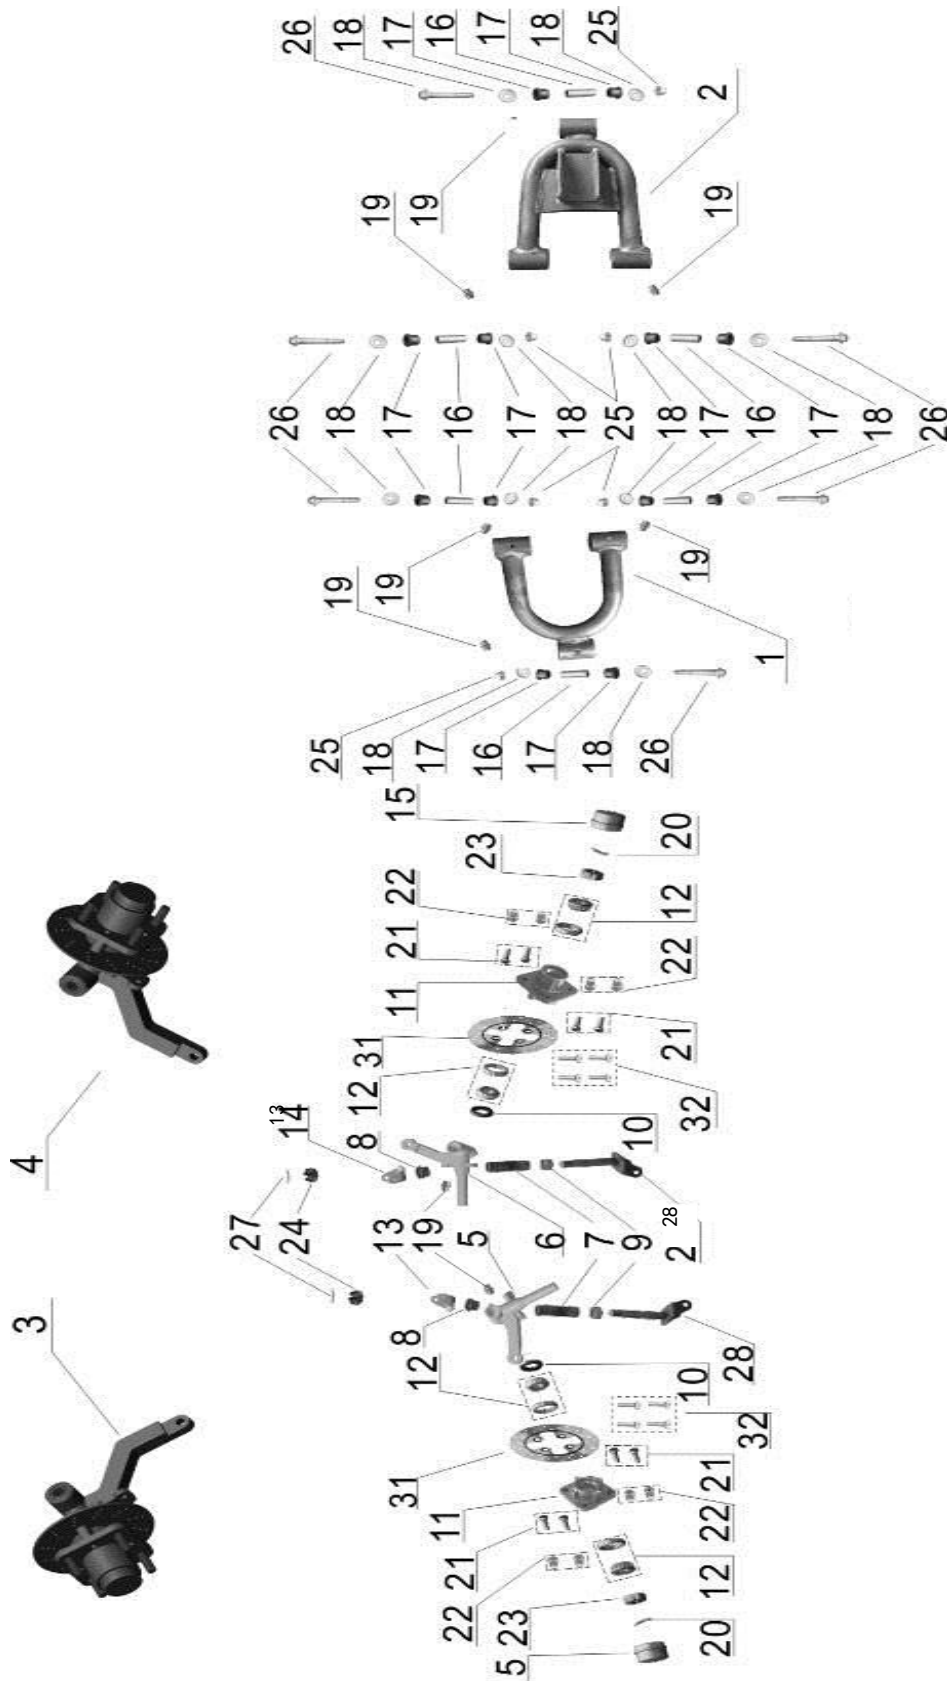

SECTION 5 – FRONT SHAFT

SECTION 5 – FRONT SHAFT (CONTINUED)

Item #	Part #	Description	Quantity
5-1	1008132	Upper swing arm, front axle	2
5-2	1017172	Lower swing arm, front axle	2
5-3	1008130	Spindle assembly, front axle (driver side)	1
5-4	1008134	Spindle assembly, front axle (passenger side)	1
5-5	1008155	Spindle, front axle (driver side)	1
5-6	1008156	Spindle, front axle (passenger side)	1
5-7	1007133	Inner spacer, spindle	2
5-8	1007134	Inner bushing, spindle(top)	2
5-9	1007135	Inner bushing, spindle(bottom)	2
5-10	1007136	Cover, oil seal	2
5-11	1007137	Connecting plate, front wheel	2
5-12	193843U	Connecting plate bearing	4
5-13	1007820	Clevis, upper swing arm (Driver)	2
5-15	1007141	Dustproof cover	2
5-16	1007142	Inner gasket, swing arm	12
5-17	1007143	Nylon gasket, swing arm	24
5-18	1007144	Dust cover, swing arm	24
5-19	1007145	Grease jet	14
5-20	1007885	Spindle plug cotter pin	2
5-21	1007148	Scrw, Connecting plate M12x1.25x25	8
5-22	1008084	Chrome lug nuts	8
5-23	1007150	Slotted nut, spindle M24	2
5-24	1007151	Nut, slotted hex M16x1.5	2
5-25	1007112	Self-locking nut M10x1.25	12
5-26	1007152	Bolt, hex-head flange M10x75x1.25	12
5-27	1007885	Pin, cotter 3.2x32	2
5-28	1007822	Clevis, lower swing arm (Driver)	2
5-31	1007186	Brake disc	2
5-32	1007199	Connecting bolt, disc brake	8