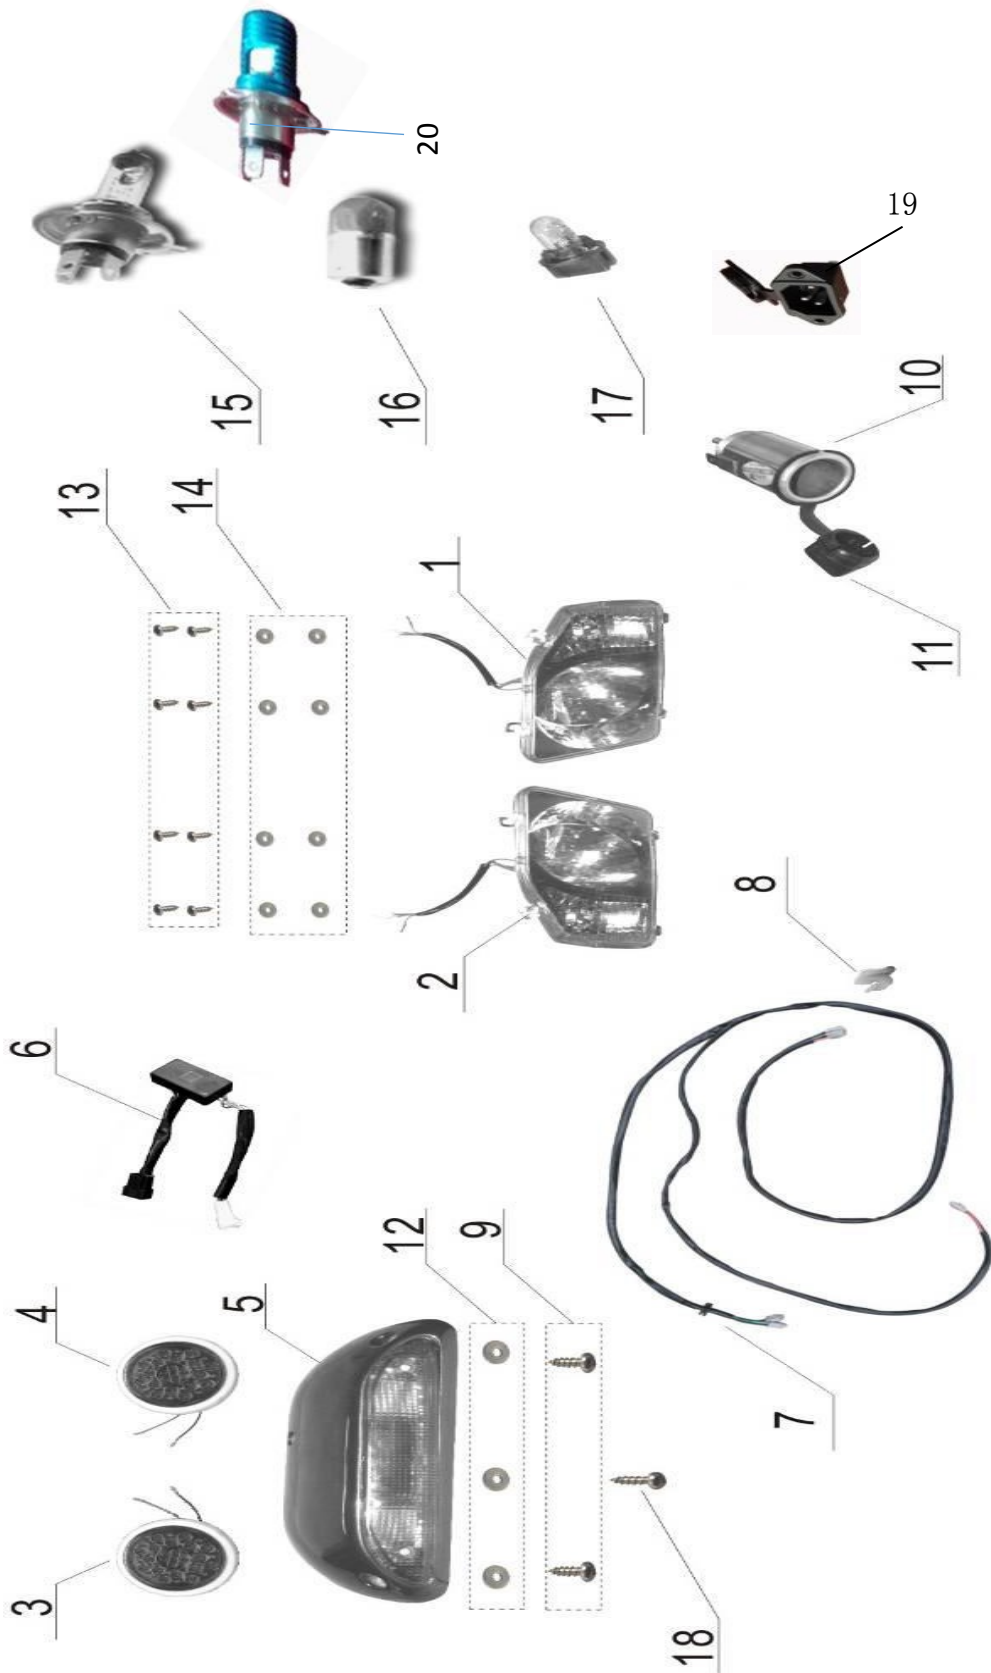

SECTION 10 – HEADLIGHT ASSEMBLY

SECTION 10 – HEADLIGHT ASSEMBLY (CONTINUED)

Item #	Part #	Description	Quantity
10-1	1008104	Headlight assembly (driver side)	1
10-2	1017239	Headlight assembly (passenger side)	1
10-3	1008198	Tail light assembly (driver side)	1
10-4	1008199	Tail light assembly (passenger side)	1
10-5	1017167	Center high mount stop lamp (red)	1
10-6	1008127	Strobes	1
10-7	1008128	Wires for center high mount stop lamp	1
10-8	1007253	Clip adhesive backed	15
10-9	1007255	Self-tapping screw ST6.3x20	2
10-10	1007259	Multifunctional receptacle	1
10-11	1007260	Cap, multifunctional receptacle	1
10-12	1007360	Flat washer M6(stainless)	3
10-13	1007884	Self-tapping screw ST6.3x16	8
10-14	1007107	Big flat washer M6	8
10-15	1007263	Head light replacement bulb (HS1 12v 35/35w)	2
10-16	1007264	Turning bulb (Osram 12v 10w)	2
10-17	1008151	Bulb, center high mount stop lamp	1
10-18	1007468	Self-tapping screw ST6.3x25	1
10-19	1017043	Plug, auxiliary power	1
10-20	1017159	Head light replacement bulb (LED HS1 12v 35/35w)	2