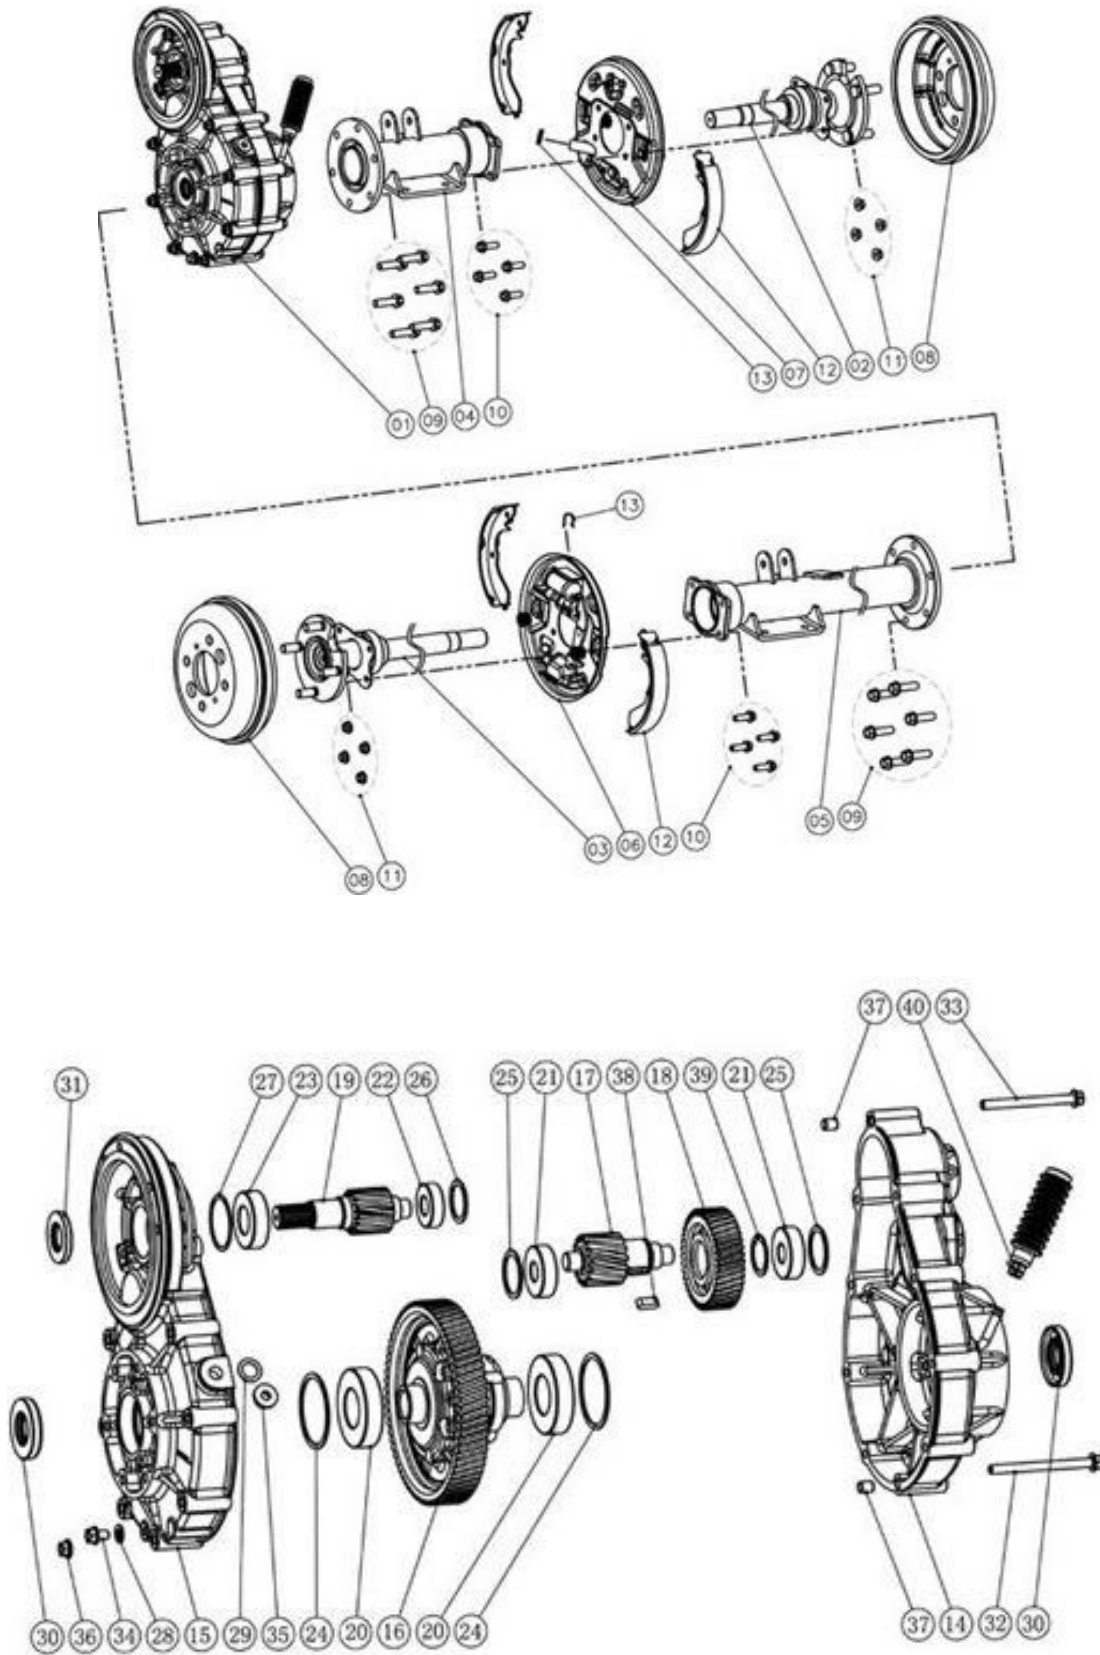

SECTION 3 – REAR AXLE ASSEMBLY

SECTION 3 – REAR AXLE ASSEMBLY (CONTINUED)

Item #	Part #	Description	Quantity
3-1	1017010	Gear Box	1
3-2	1017231	Shaft (Passenger)	1
3-3	1017232	Shaft (Driver)	1
3-4	1008614	Sleeve, Shaft (Passenger)	1
3-5	1008615	Sleeve, Shaft (Driver)	1
3-6	1008616	Backing Plate Brake (Driver)	1
3-7	1008617	Backing Plate Brake (Passenger)	1
3-8	1008618	Brake Drum AC NKL	2
3-9	1008619	Hex Head Screw M10x1.25x35	12
3-10	1008620	Hex Head Screw M8x1.25x25	8
3-11	782519	Serrated Lock Nut M8	8
3-12	1008622	Brake Shoe Pair	2
3-13	1008623	Brake cable clip	2
3-14	1008624	Gear Case RH	1
3-15	1008625	Gear Case LH	1
3-16	1008626	Planet Gear Assembly 70T	1
3-17	1008627	Helical Gear and Shaft 15T	1
3-18	1008628	Helical Gear 42T	1
3-19	1008629	Input Shaft and Gear 16T	1
3-20	1008630	Bearing-NO.6207	2
3-21	1008631	Bearing-NO.6303	2
3-22	1030272	Bearing-NO.6203	1
3-23	760922	Bearing-NO.6205	1
3-24	1008634	Gasket-Φ61 x Φ69 x 1.5t (S)	2
3-25	1008635	Gasket-Φ36 x Φ44 x 1.5t (S)	2
3-26	1008636	Gasket-Φ32 x Φ40 x 1.0t (S)	1
3-27	1008637	Gasket-Φ45 x Φ51 x 1.5t (S)	1
3-28	1008638	Gasket-Φ8.2 x Φ16 x 2.0t (W)	1
3-29	1008639	Gasket-Φ14.5 x Φ22 x 1.0t (W)	1
3-30	1008640	Seal-TCΦ28 x Φ55 x 9h	2
3-31	1008641	Seal-TCΦ25 x Φ47 x 6h	1
3-32	1008642	Hex Head Screw-M8 x1.25 x100	7
3-33	1008643	Hex Head Screw-M8 x1.25 x90	3
3-34	1008644	Hex Head Screw-M8 x1.25 x12	1
3-35	1008645	Fill Plug-M14x1.25	1
3-36	1008646	Hex Nut-M8x1.25	10
3-37	1008647	Positioning Bushing-Φ8.2 x Φ10 x 12L	2
3-38	1008648	Parallel Key	2
3-39	1008649	C-type buckle - Shaft 32	1
3-40	1008650	Expansion Bellows	1
3-41	1008613	Rear Axle assembly 12.25:1	1