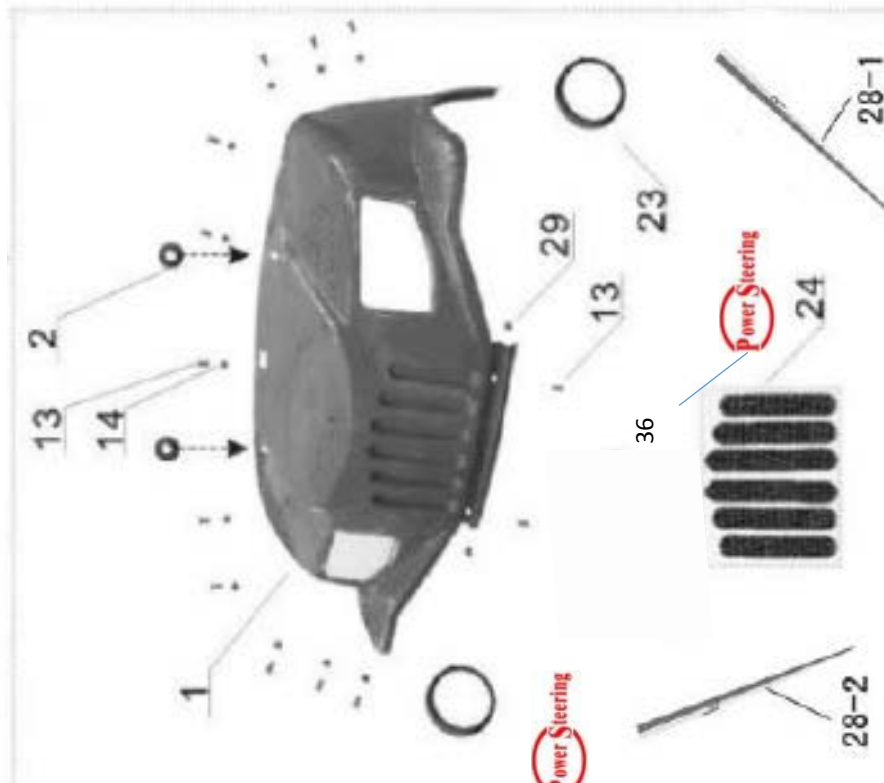

SECTION 11 – FRONT BODY ASSEMBLY

32