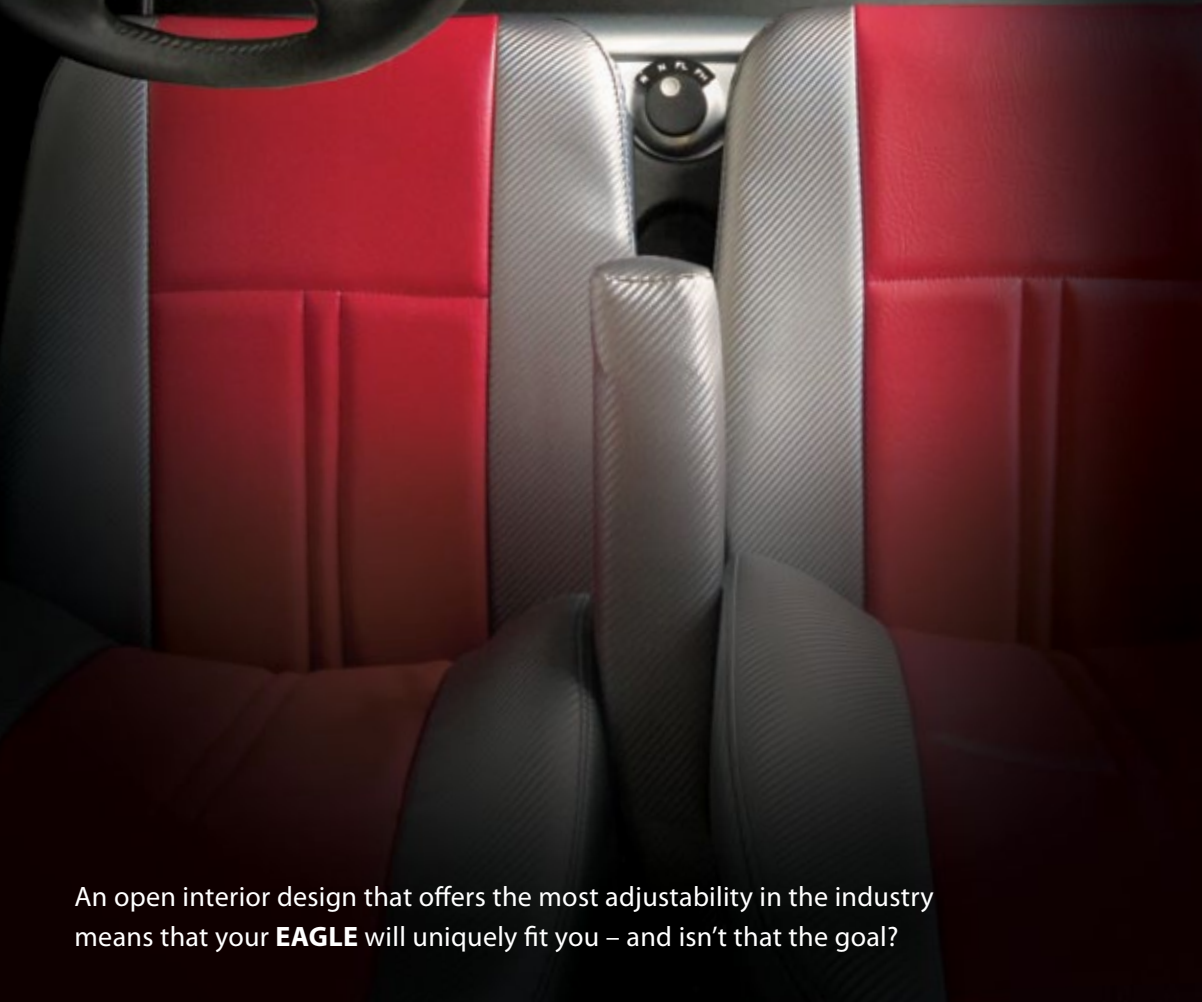

Leisure

Whether it's your course, your gym, your club or your match, your **EAGLE** will power you to and through all that you like to do – in comfort and style. If it's 18 or 36 holes, around the neighborhood or across town, your **EAGLE** will conquer the toughest challenges.

Community

You volunteer, work and participate in your community. Your **EAGLE** supports your passion to give back as you drive toward a cleaner environment – dependably, quietly and pollution-free.

EAGLE

Fingertip
Directional Control

Uniquely
Keyed Ignition

3-Point Seat Belts

Column
Integrated Controls

Easy Reach Cup Holders

An open interior design that offers the most adjustability in the industry means that your **EAGLE** will uniquely fit you – and isn't that the goal?